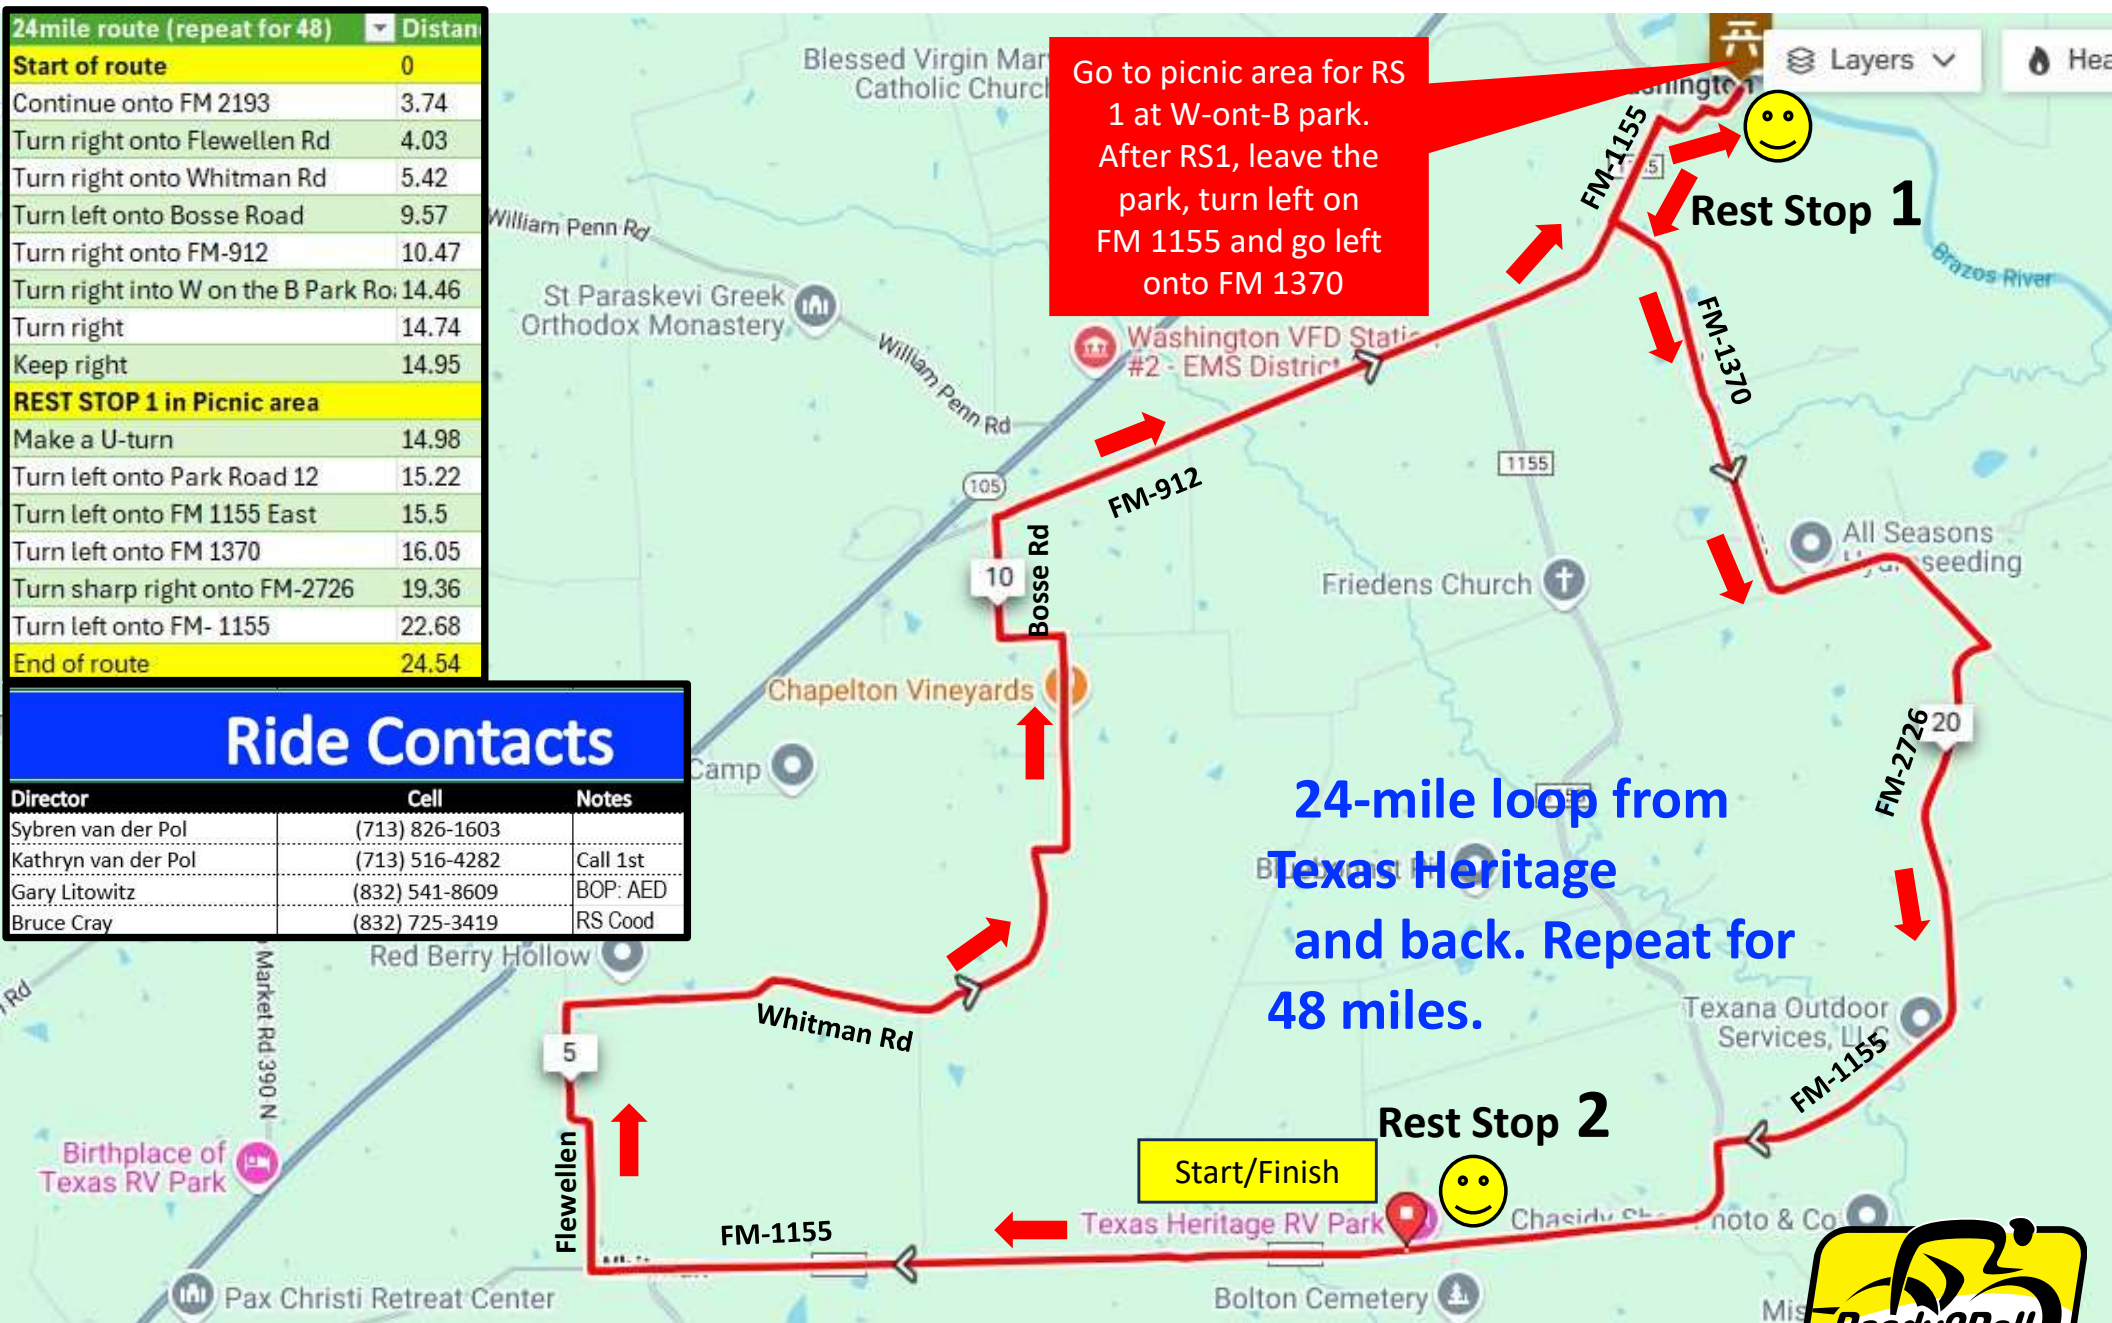

24mile route (repeat for 48)		Distan
<b>Start of route</b>		0
Continue onto FM 2193		3.74
Turn right onto Flewellen Rd		4.03
Turn right onto Whitman Rd		5.42
Turn left onto Bosse Road		9.57
Turn right onto FM-912		10.47
Turn right into W on the B Park Ro		14.46
Turn right		14.74
Keep right		14.95
<b>REST STOP 1 in Picnic area</b>		
Make a U-turn		14.98
Turn left onto Park Road 12		15.22
Turn left onto FM 1155 East		15.5
Turn left onto FM 1370		16.05
Turn sharp right onto FM-2726		19.36
Turn left onto FM- 1155		22.68
<b>End of route</b>		24.54

Ride Contacts		
Director	Cell	Notes
Sybren van der Pol	(713) 826-1603	
Kathryn van der Pol	(713) 516-4282	Call 1st
Gary Litowitz	(832) 541-8609	BOP: AED
Bruce Cray	(832) 725-3419	RS Cood

**Lagniappe Ride 24, 48 miles**