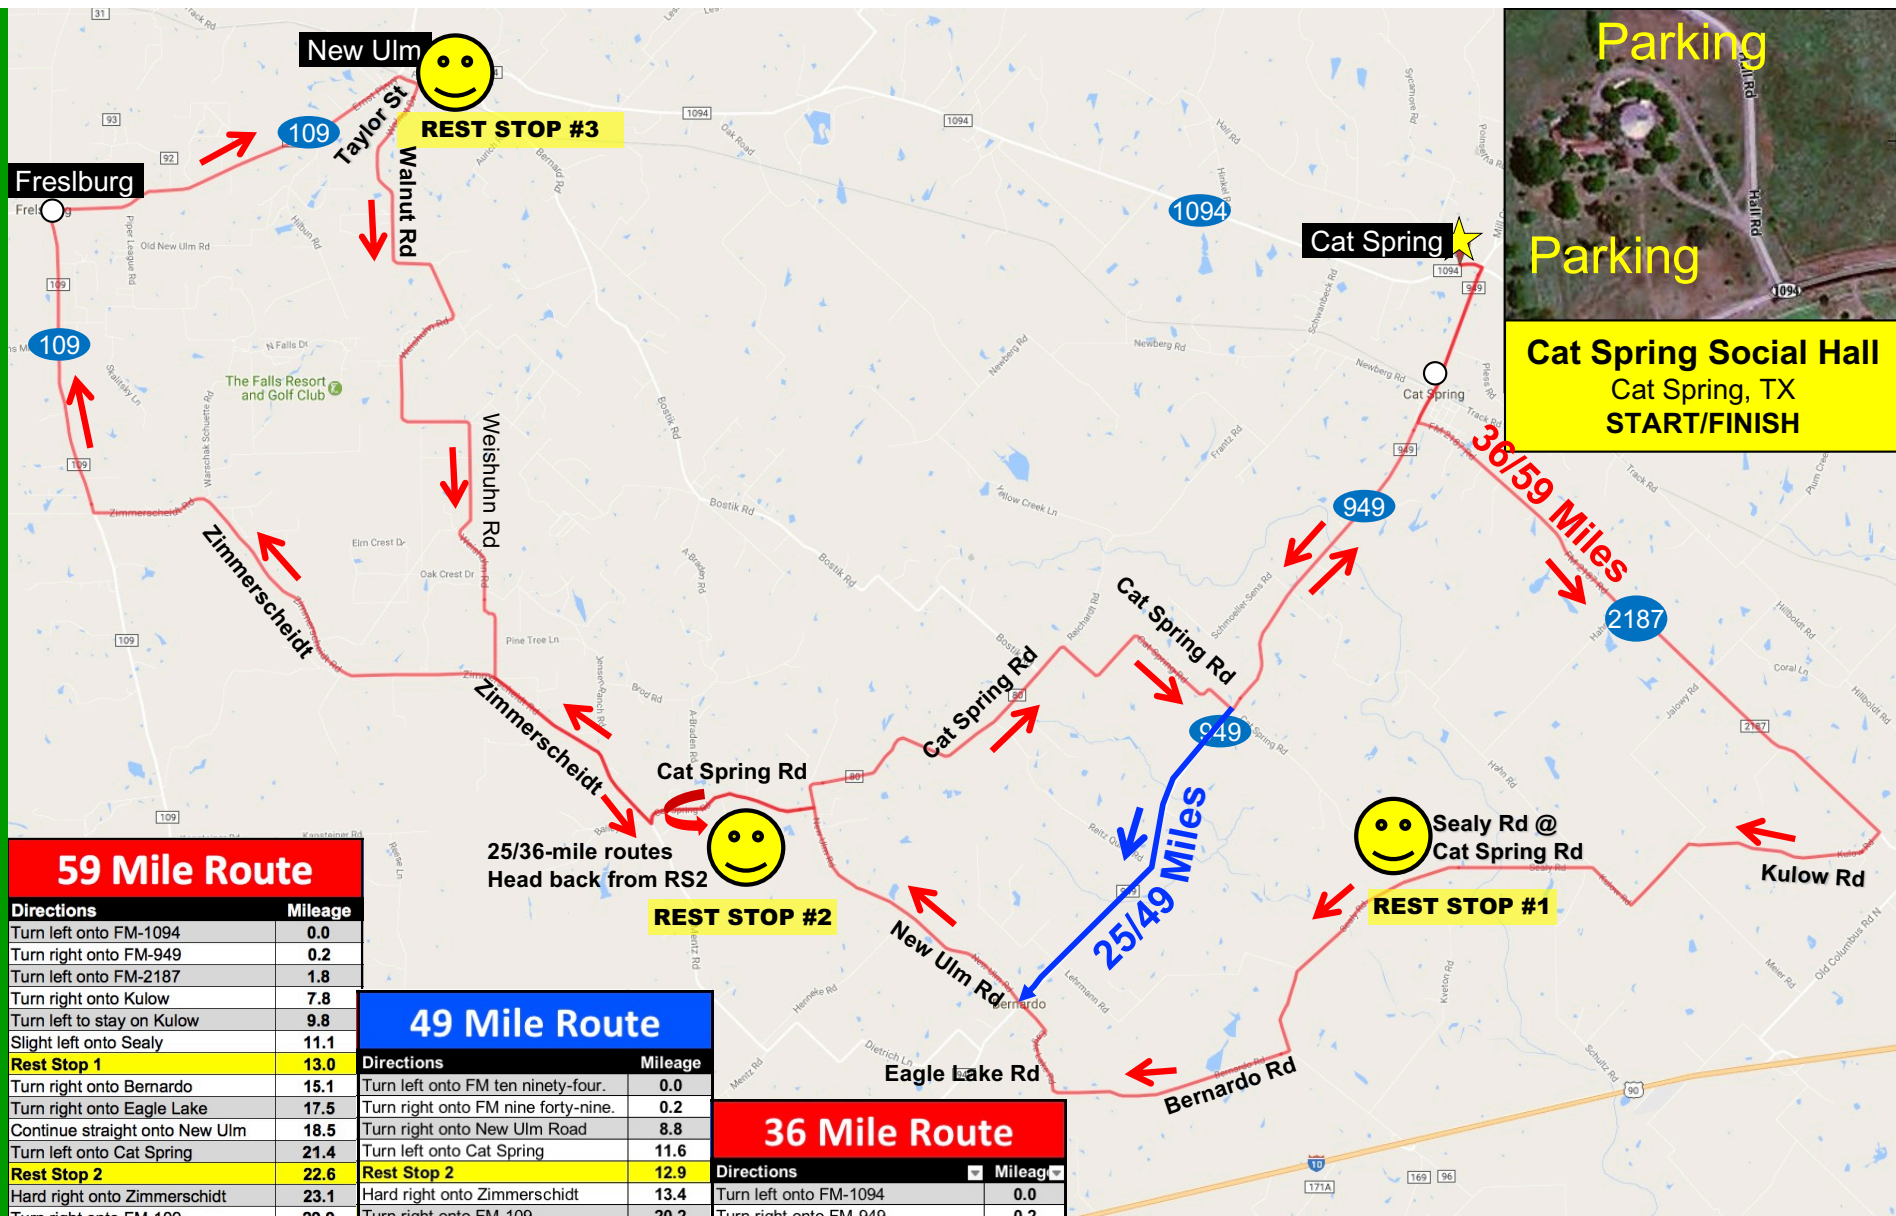

10 – Cat Spring Training Ride

Cat Spring Social Hall
Cat Spring, TX
START/FINISH

59 Mile Route

Directions	Mileage
Turn left onto FM-1094	0.0
Turn right onto FM-949	0.2
Turn left onto FM-2187	1.8
Turn right onto Kulow	7.8
Turn left to stay on Kulow	9.8
Slight left onto Sealy	11.1
Rest Stop 1	13.0
Turn right onto Bernardo	15.1
Turn right onto Eagle Lake	17.5
Continue straight onto New Ulm	18.5
Turn left onto Cat Spring	21.4
Rest Stop 2	22.6
Hard right onto Zimmerscheidt	23.1
Turn right onto FM-109	29.9
Turn right to stay on FM-109	32.9
Turn right onto Taylor St	36.7
Rest Stop 3	36.8
Turn right onto Walnut Dr	36.9
Continue onto Weishuhun Rd	37.8
Continue onto Weishuhn Rd	38.2
Turn right to stay on Weishuhn Rd	41.7
Turn left onto Zimmerscheidt Rd	44.3
Turn left onto Cat Spring Rd	46.4
Rest Stop 2 (Repeat)	46.9
Turn left to stay on Cat Spring Rd	48.2
Turn left onto FM-949	53.7
Turn left onto FM-1094	58.6
Turn right onto Hall	58.8

49 Mile Route

Directions	Mileage
Turn left onto FM ten ninety-four.	0.0
Turn right onto FM nine forty-nine.	0.2
Turn right onto New Ulm Road	8.8
Turn left onto Cat Spring	11.6
Rest Stop 2	12.9
Hard right onto Zimmerscheidt	13.4
Turn right onto FM-109	20.2
Turn right to stay on FM-109	23.2
Turn right onto Taylor St	26.9
Rest Stop 3	27.0
Turn right onto Walnut Dr	27.2
Continue onto Weishuhun Rd	28.1
Continue onto Weishuhn Rd	28.5
Turn right to stay on Weishuhn Rd	32.0
Turn left onto Zimmerscheidt Rd	34.6
Turn left onto Cat Spring Rd	36.7
Rest Stop 2 (repeat)	37.2
Turn left to stay on Cat Spring Rd	38.5
Turn left onto FM-949	43.9
Turn left onto FM-1094	48.9
Turn right onto Hall	49.1