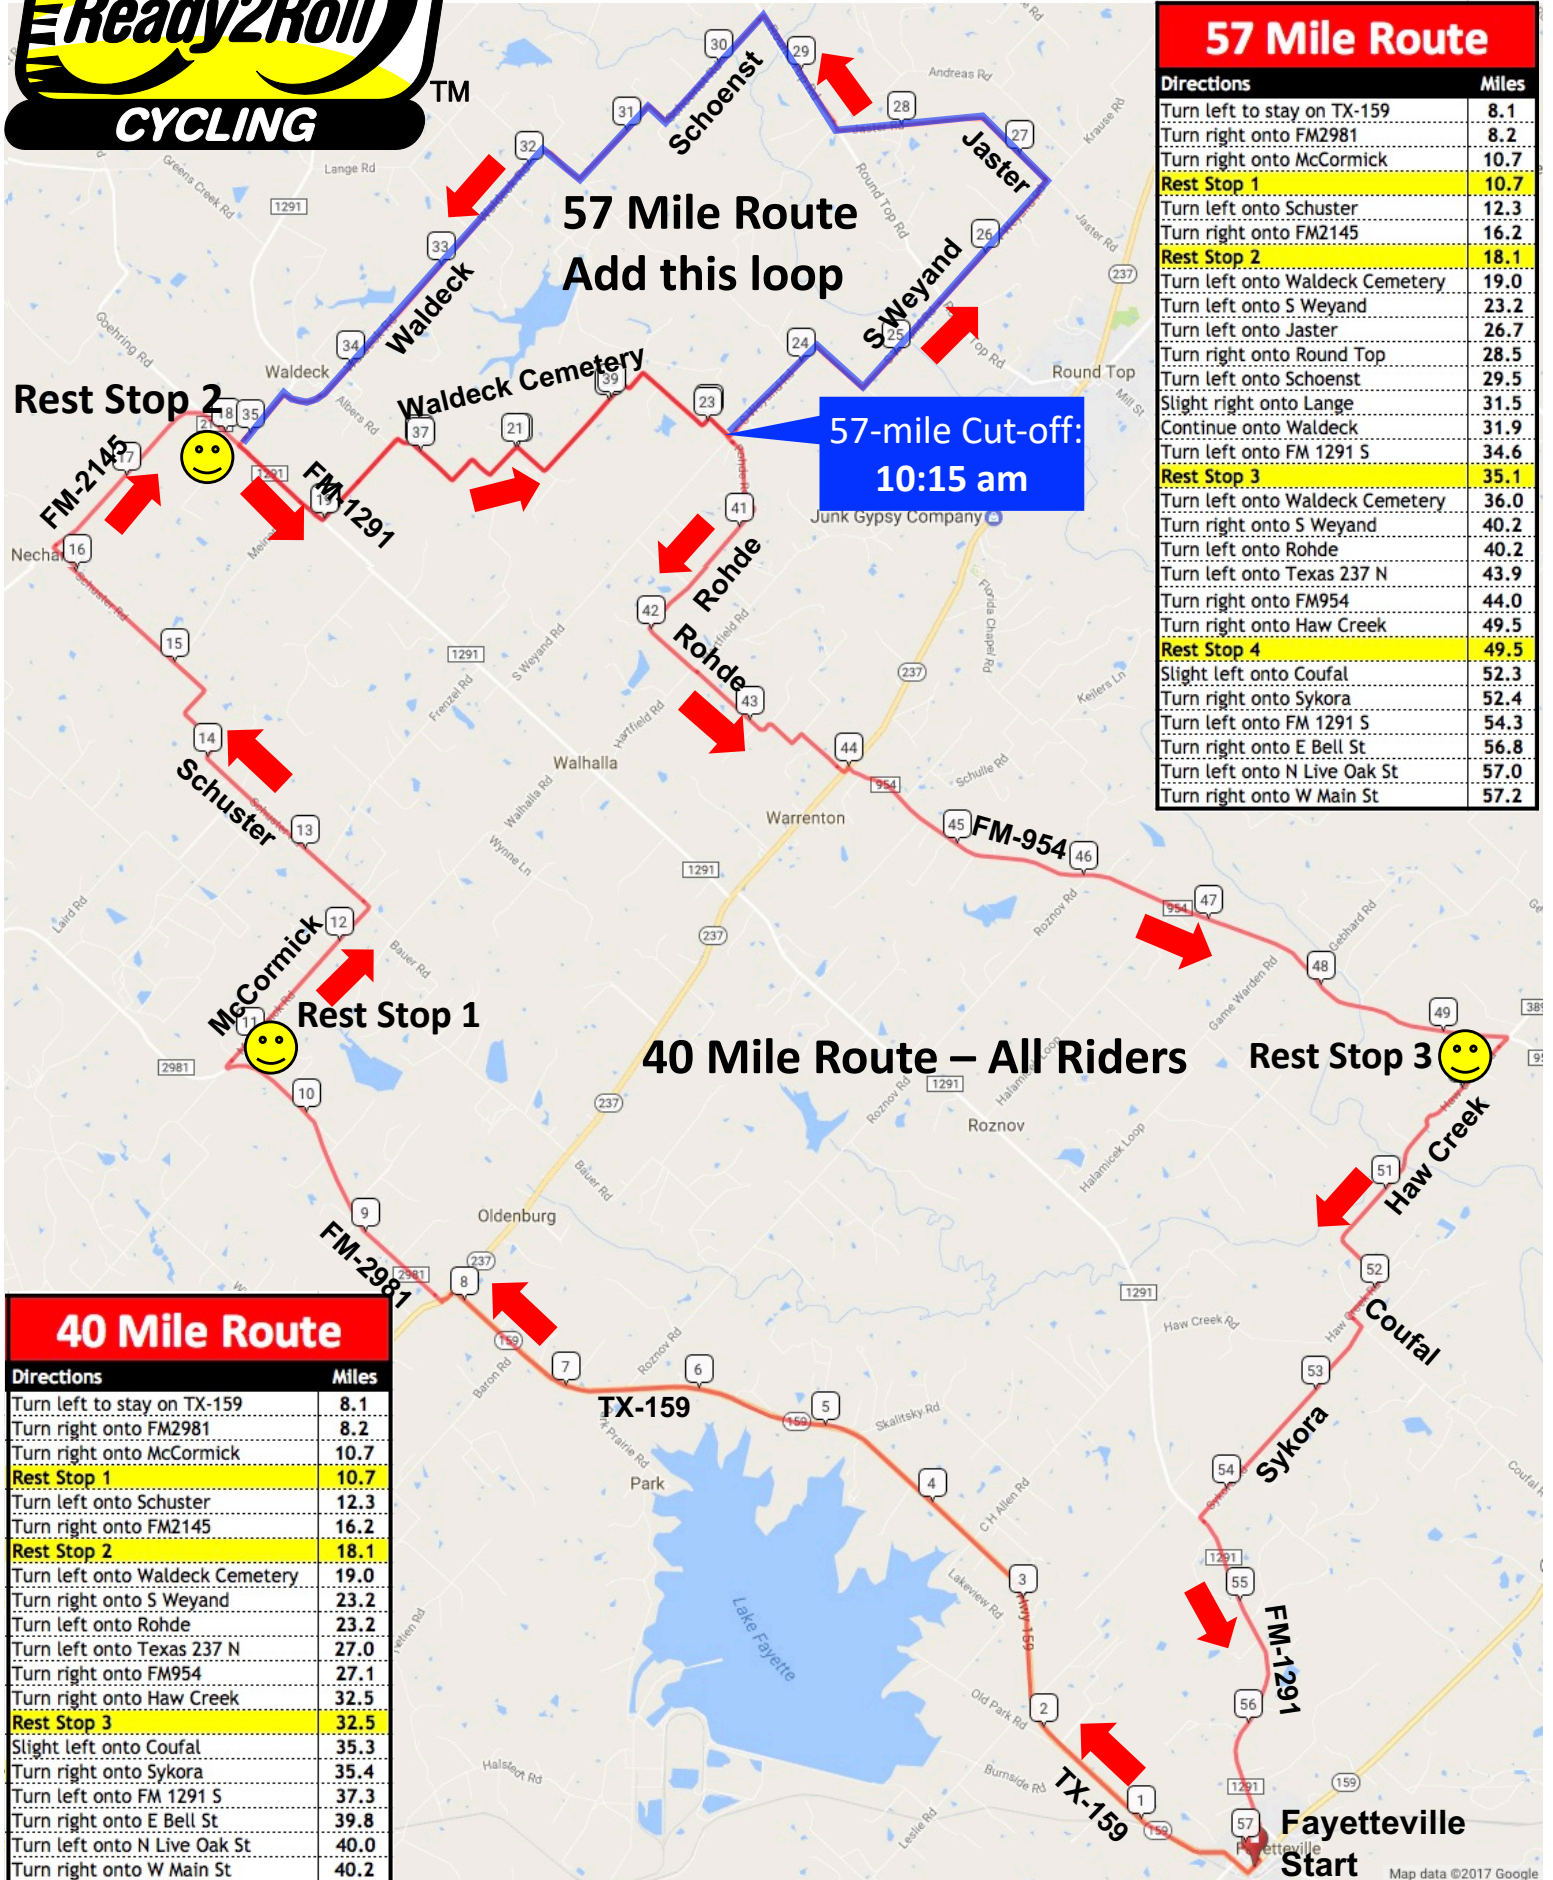

# Ride 6 - Fayetteville

57 Mile Route	
Directions	Miles
Turn left to stay on TX-159	8.1
Turn right onto FM2981	8.2
Turn right onto McCormick	10.7
<b>Rest Stop 1</b>	<b>10.7</b>
Turn left onto Schuster	12.3
Turn right onto FM2145	16.2
<b>Rest Stop 2</b>	<b>18.1</b>
Turn left onto Waldeck Cemetery	19.0
Turn left onto S Weyand	23.2
Turn left onto Jaster	26.7
Turn right onto Round Top	28.5
Turn left onto Schoenst	29.5
Slight right onto Lange	31.5
Continue onto Waldeck	31.9
Turn left onto FM 1291 S	34.6
<b>Rest Stop 3</b>	<b>35.1</b>
Turn left onto Waldeck Cemetery	36.0
Turn right onto S Weyand	40.2
Turn left onto Rohde	40.2
Turn left onto Texas 237 N	43.9
Turn right onto FM954	44.0
Turn right onto Haw Creek	49.5
<b>Rest Stop 4</b>	<b>49.5</b>
Slight left onto Coufal	52.3
Turn right onto Sykora	52.4
Turn left onto FM 1291 S	54.3
Turn right onto E Bell St	56.8
Turn left onto N Live Oak St	57.0
Turn right onto W Main St	57.2

40 Mile Route	
Directions	Miles
Turn left to stay on TX-159	8.1
Turn right onto FM2981	8.2
Turn right onto McCormick	10.7
<b>Rest Stop 1</b>	<b>10.7</b>
Turn left onto Schuster	12.3
Turn right onto FM2145	16.2
<b>Rest Stop 2</b>	<b>18.1</b>
Turn left onto Waldeck Cemetery	19.0
Turn right onto S Weyand	23.2
Turn left onto Rohde	23.2
Turn left onto Texas 237 N	27.0
Turn right onto FM954	27.1
Turn right onto Haw Creek	32.5
<b>Rest Stop 3</b>	<b>32.5</b>
Slight left onto Coufal	35.3
Turn right onto Sykora	35.4
Turn left onto FM 1291 S	37.3
Turn right onto E Bell St	39.8
Turn left onto N Live Oak St	40.0
Turn right onto W Main St	40.2