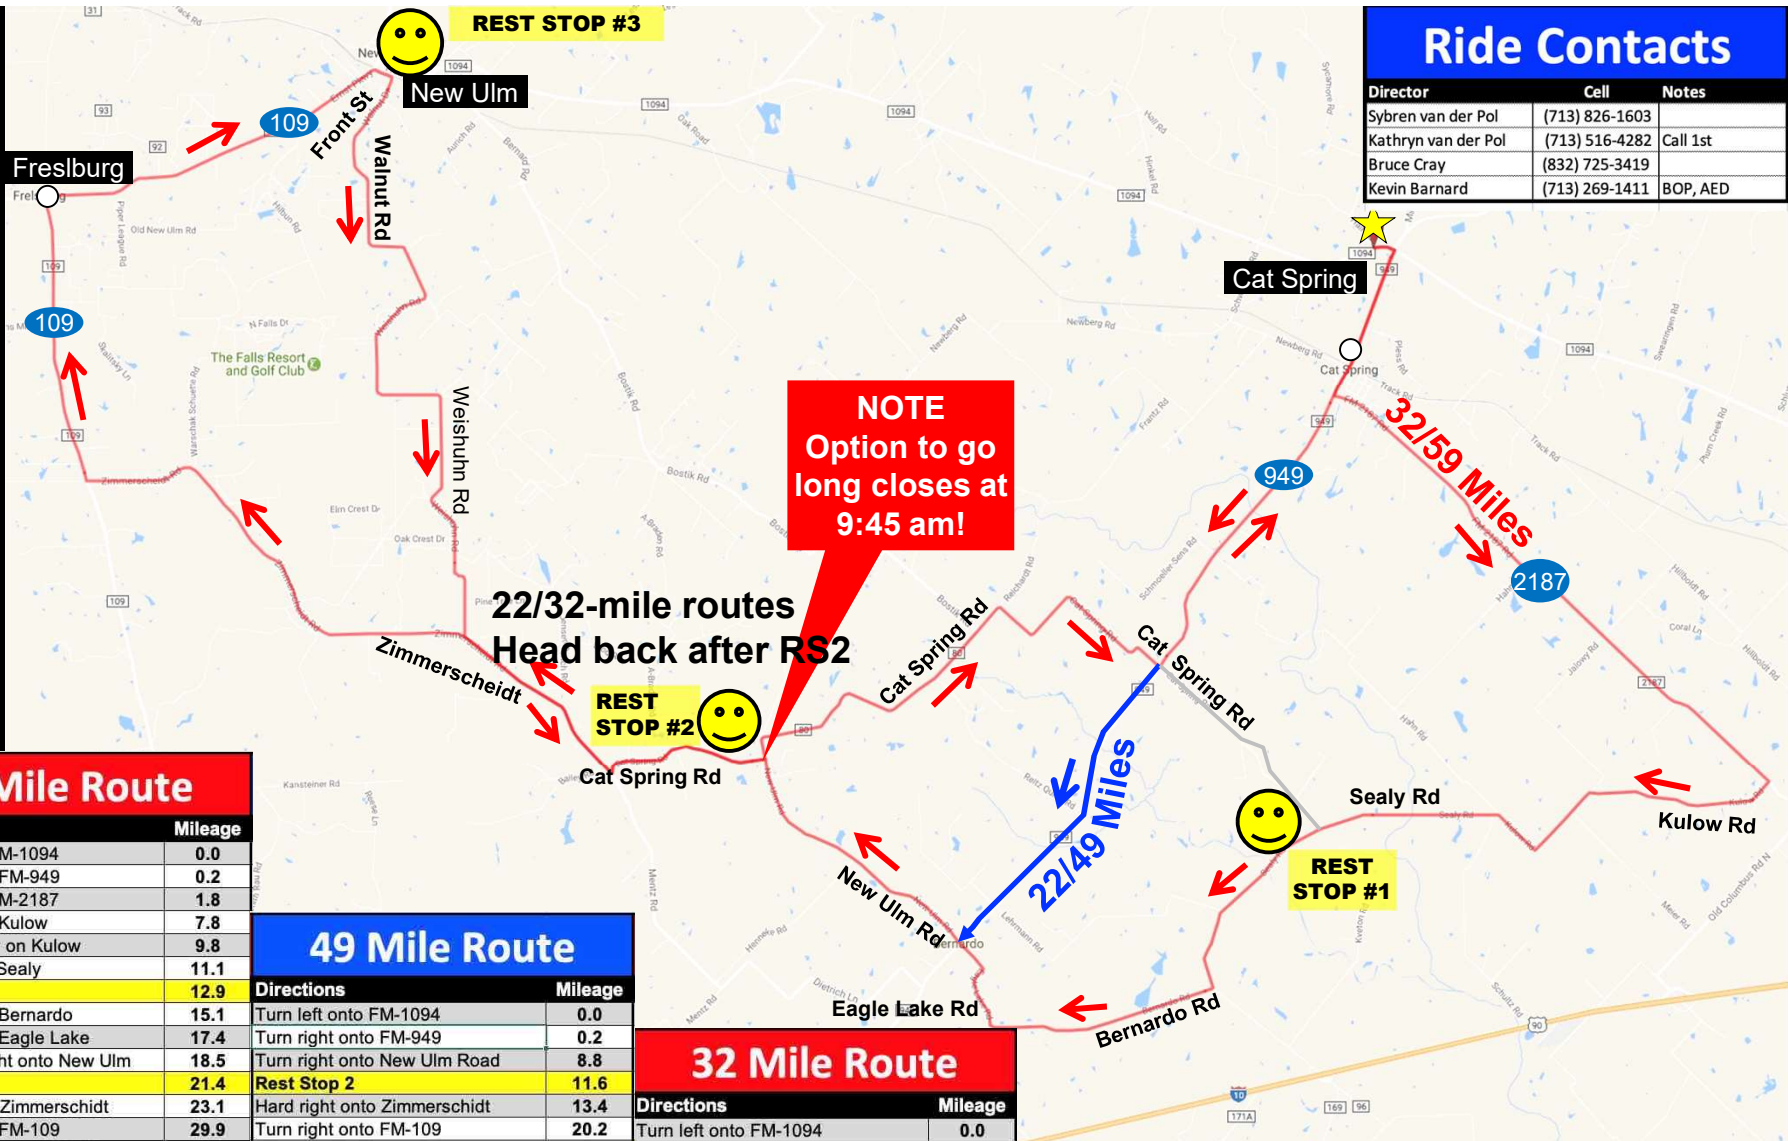

Ride 6: Cat Spring

Ride Contacts

Director	Cell	Notes
Sybre van der Pol	(713) 826-1603	
Kathryn van der Pol	(713) 516-4282	Call 1st
Bruce Cray	(832) 725-3419	
Kevin Barnard	(713) 269-1411	BOP, AED

59 Mile Route

Directions	Mileage
Turn left onto FM-1094	0.0
Turn right onto FM-949	0.2
Turn left onto FM-2187	1.8
Turn right onto Kulow	7.8
Turn left to stay on Kulow	9.8
Slight left onto Sealy	11.1
Rest Stop 1	12.9
Turn right onto Bernardo	15.1
Turn right onto Eagle Lake	17.4
Continue straight onto New Ulm	18.5
Rest Stop 2	21.4
Hard right onto Zimmerschildt	23.1
Turn right onto FM-109	29.9
Turn right to stay on FM-109	32.9
Turn right onto Front St	36.6
Rest Stop 3	36.8
Turn right onto Walnut Dr	36.9
Continue onto Weishuhun Rd	37.7
Continue onto Weishuhn Rd	38.2
Turn right to stay on Weishuhn Rd	41.6
Turn left onto Zimmerscheidt Rd	44.2
Sharp left onto Cat Spring Rd	46.3
Rest Stop 2 (Repeat)	48.0
Turn left onto FM-949	53.6
Turn left onto FM-1094	58.5
Turn right onto Hall	58.7

49 Mile Route

Directions	Mileage
Turn left onto FM-1094	0.0
Turn right onto FM-949	0.2
Turn right onto New Ulm Road	8.8
Rest Stop 2	11.6
Hard right onto Zimmerschildt	13.4
Turn right onto FM-109	20.2
Turn right to stay on FM-109	23.2
Turn right onto Front St	26.9
Rest Stop 3	27.1
Turn right onto Walnut Dr	27.1
Continue onto Weishuhun Rd	28.1
Continue onto Weishuhn Rd	28.5
Turn right to stay on Weishuhn Rd	31.9
Turn left onto Zimmerscheidt Rd	34.5
Turn left onto Cat Spring Rd	36.6
Rest Stop 2 (repeat)	38.3
Turn left onto FM-949	43.8
Turn left onto FM-1094	48.8
Turn right onto Hall	49.0

32 Mile Route

Directions	Mileage
Turn left onto FM-1094	0.0
Turn right onto FM-949	0.2
Turn left onto FM-2187	1.8
Turn right onto Kulow	7.8
Turn left to stay on Kulow	9.8
Slight left onto Sealy	11.1
Rest Stop 1	12.9
Turn right onto Bernardo	15.1
Turn right onto Eagle Lake	17.4
Continue straight onto New Ulm	18.5
Rest Stop 2	21.4
Turn left onto FM-949	26.9
Turn left onto FM-1094	31.8
Turn right onto Hall	32.0

22 Mile Route

Directions	Mileage
Turn left onto FM-1094	0.0
Turn right onto FM-949	0.2
Turn right onto New Ulm Road	8.8
Turn left onto Cat Spring	11.6
Rest Stop 2	11.6
Turn left onto FM-949	17.1
Turn left onto FM-1094	22.1
Turn right onto Hall	22.3