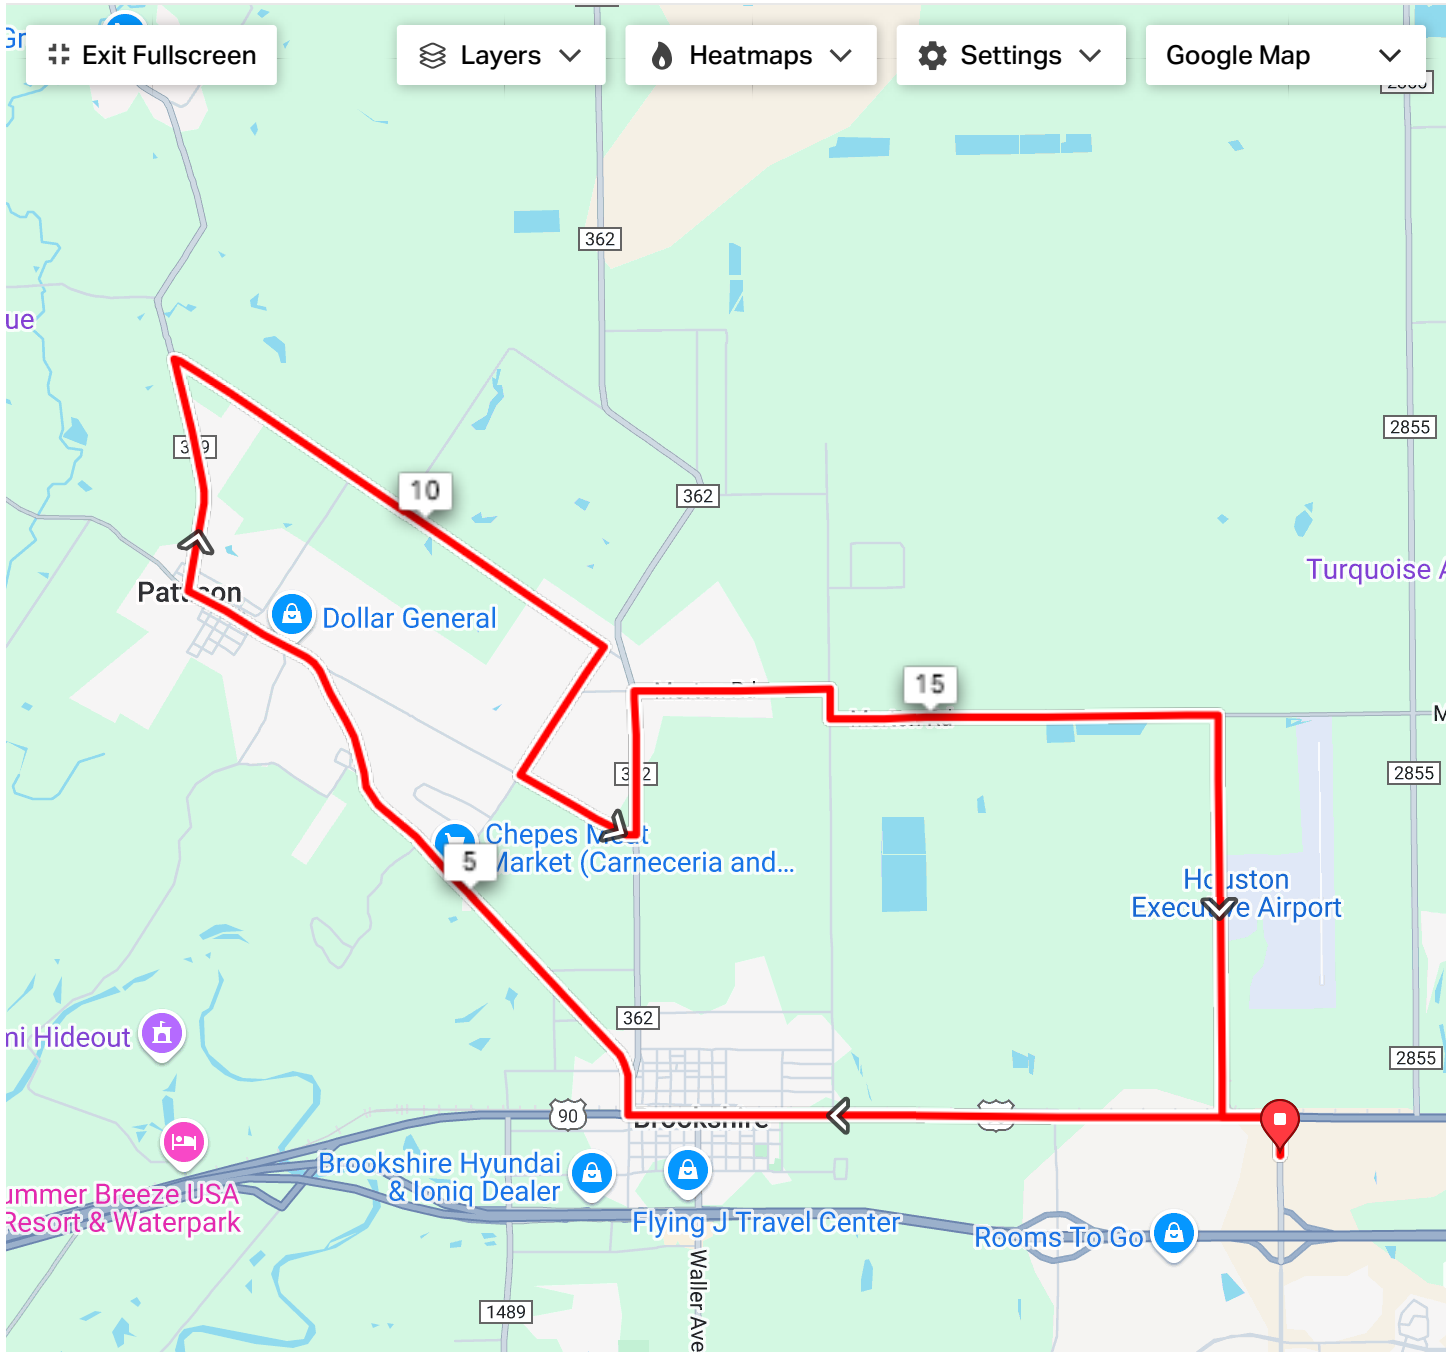

Exit Fullscreen

Layers

Heatmaps

Settings

Google Map

Ele Grade 19.1 miles · +131 ft / -131 ft

Drag on graph to zoom/select