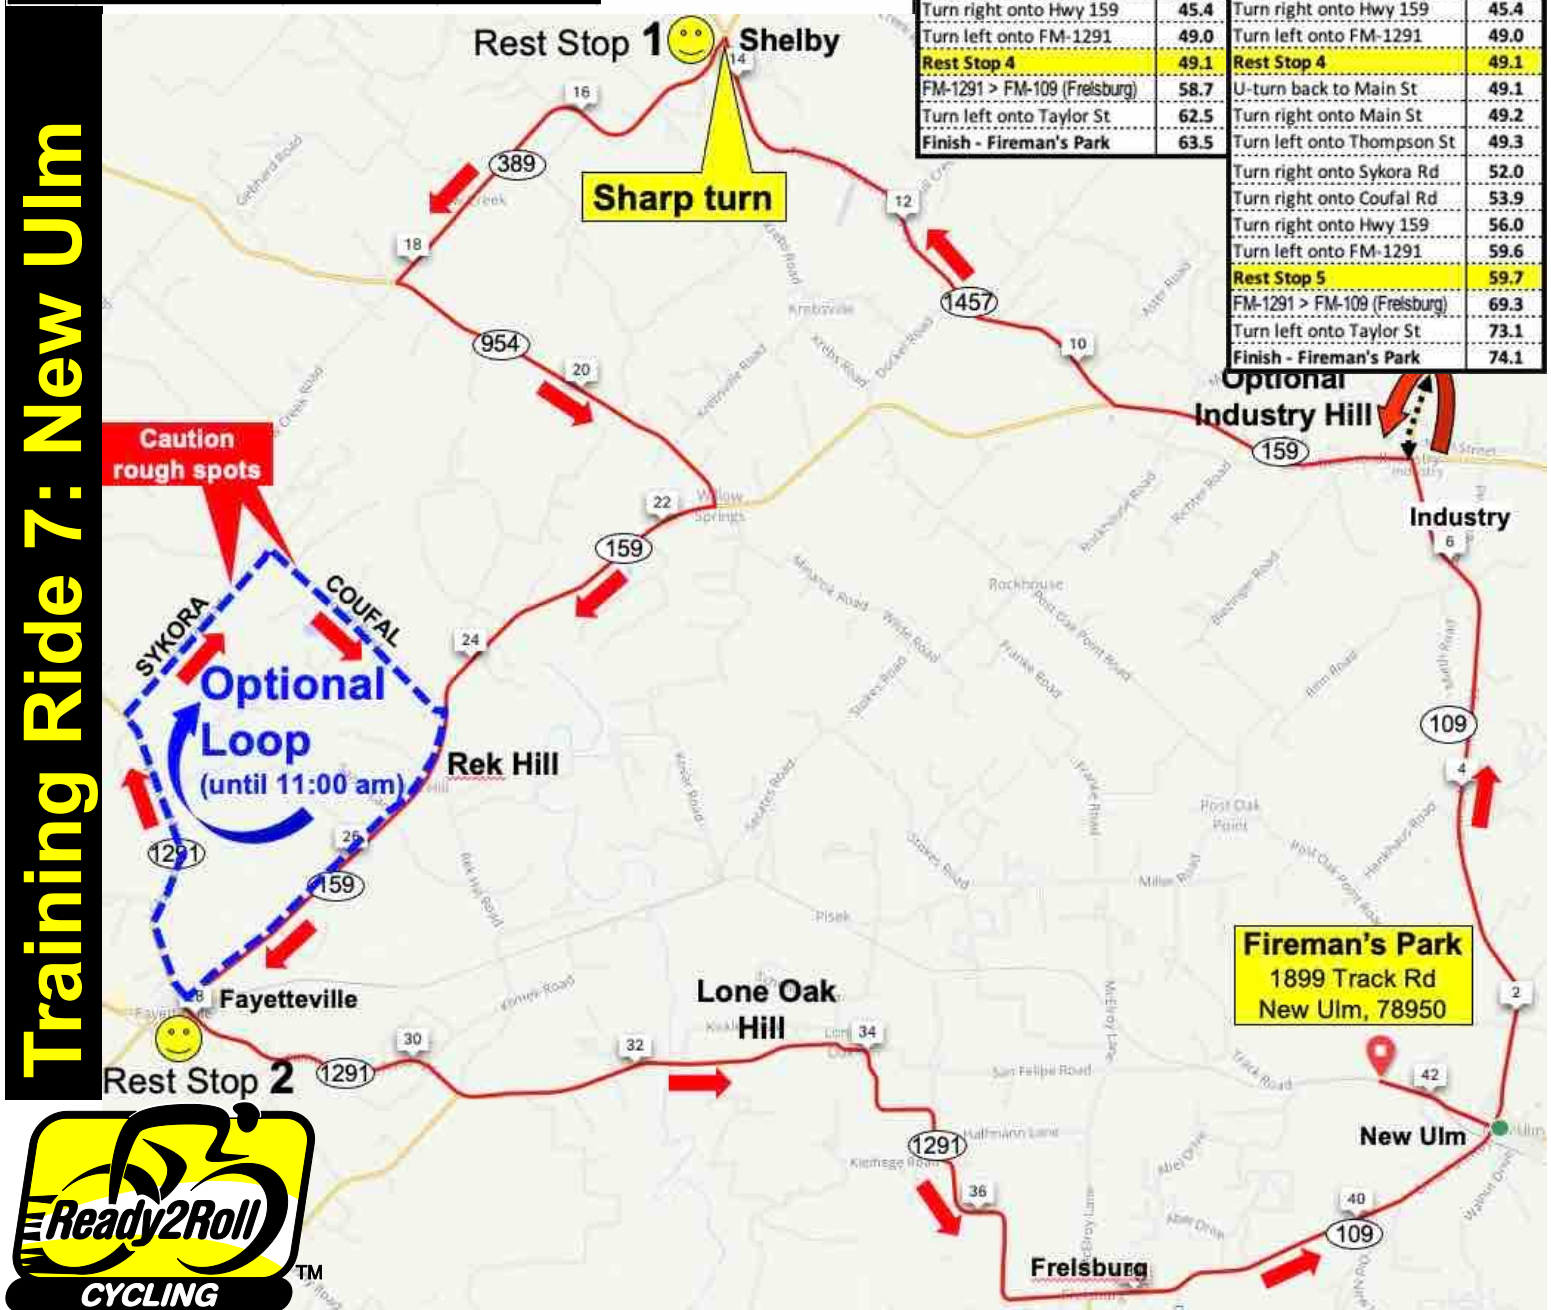

Ride Contacts

Contact	Cell	Notes
Sybren van der Pol	(713) 826-1603	
Kathryn van der Pol	(713) 516-4282	Call 1st
Bruce Cray	(832) 725-3419	
Will Leonard	(713) 252-9809	BOP, AED