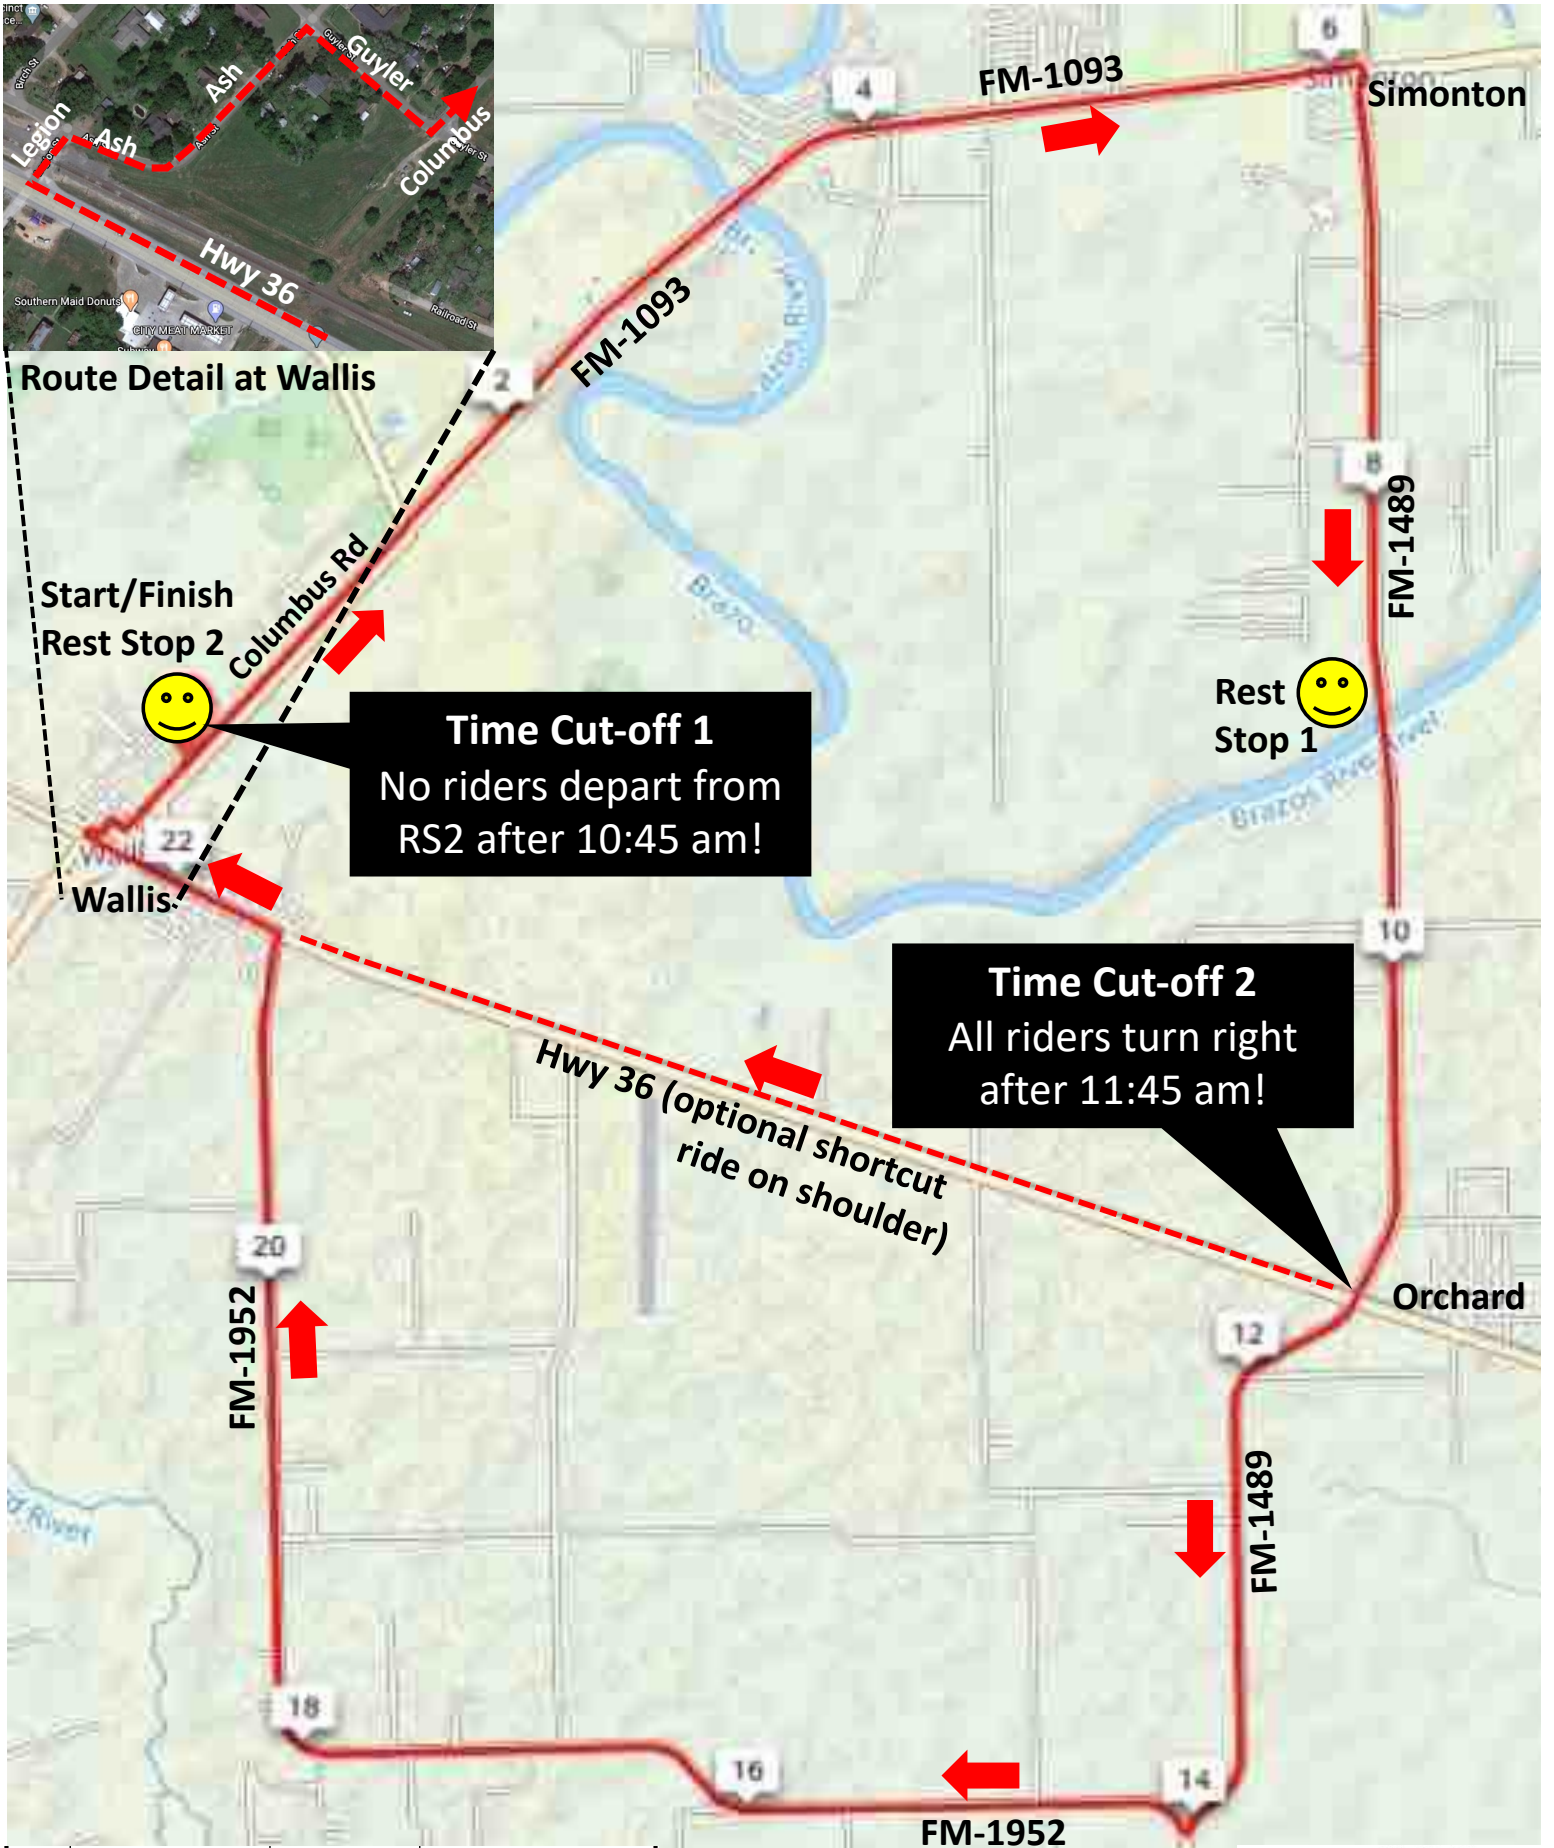

Route Detail at Wallis

Ride Contacts

Director	Cell	Notes
Sybren van der Pol	(713) 826-1603	Call 1st
Kathryn van der Pol	(713) 516-4282	
Steve Moskowitz	(832) 236-7307	

Ride 1: Wallis