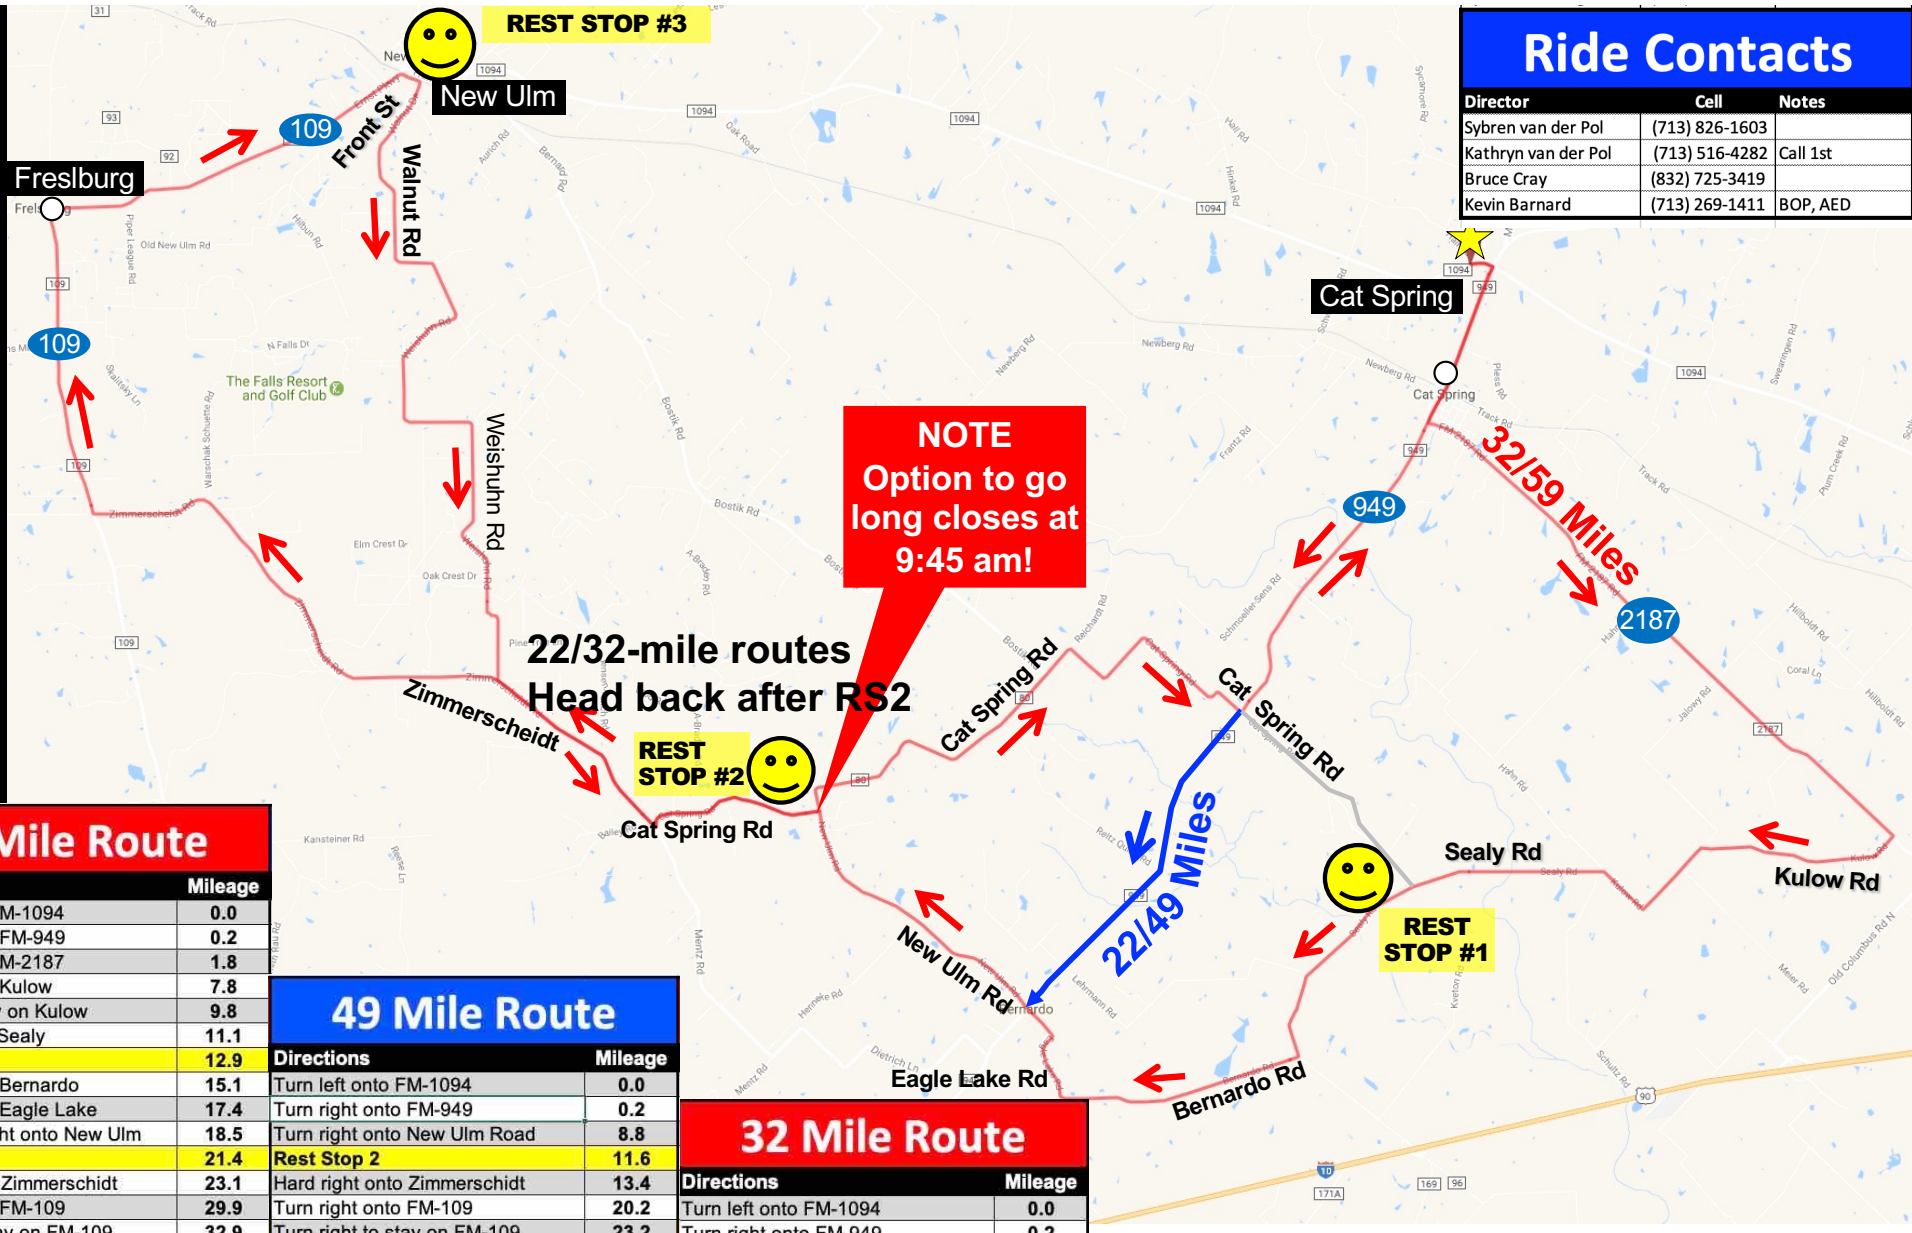

Ride 6: Cat Spring

Ride Contacts

Director	Cell	Notes
Sybre van der Pol	(713) 826-1603	
Kathryn van der Pol	(713) 516-4282	Call 1st
Bruce Cray	(832) 725-3419	
Kevin Barnard	(713) 269-1411	BOP, AED

59 Mile Route

Directions	Mileage
Turn left onto FM-1094	0.0
Turn right onto FM-949	0.2
Turn left onto FM-2187	1.8
Turn right onto Kulow	7.8
Turn left to stay on Kulow	9.8
Slight left onto Sealy	11.1
Rest Stop 1	12.9
Turn right onto Bernardo	15.1
Turn right onto Eagle Lake	17.4
Continue straight onto New Ulm	18.5
Rest Stop 2	21.4
Hard right onto Zimmerscheidt	23.1
Turn right onto FM-109	29.9
Turn right to stay on FM-109	32.9
Turn right onto Front St	36.6
Rest Stop 3	36.8
Turn right onto Walnut Dr	36.9
Continue onto Weishuhun Rd	37.7
Continue onto Weishuhn Rd	38.2
Turn right to stay on Weishuhn Rd	41.6
Turn left onto Zimmerscheidt Rd	44.2
Sharp left onto Cat Spring Rd	46.3
Rest Stop 2 (Repeat)	48.0
Turn left onto FM-949	53.6
Turn left onto FM-1094	58.5
Turn right onto Hall	58.7

49 Mile Route

Directions	Mileage
Turn left onto FM-1094	0.0
Turn right onto FM-949	0.2
Turn right onto New Ulm Road	8.8
Rest Stop 2	11.6
Hard right onto Zimmerscheidt	13.4
Turn right onto FM-109	20.2
Turn right to stay on FM-109	23.2
Turn right onto Front St	26.9
Rest Stop 3	27.1
Turn right onto Walnut Dr	27.1
Continue onto Weishuhun Rd	28.1
Continue onto Weishuhn Rd	28.5
Turn right to stay on Weishuhn Rd	31.9
Turn left onto Zimmerscheidt Rd	34.5
Turn left onto Cat Spring Rd	36.6
Rest Stop 2 (repeat)	38.3
Turn left onto FM-949	43.8
Turn left onto FM-1094	48.8
Turn right onto Hall	49.0

32 Mile Route

Directions	Mileage
Turn left onto FM-1094	0.0
Turn right onto FM-949	0.2
Turn left onto FM-2187	1.8
Turn right onto Kulow	7.8
Turn left to stay on Kulow	9.8
Slight left onto Sealy	11.1
Rest Stop 1	12.9
Turn right onto Bernardo	15.1
Turn right onto Eagle Lake	17.4
Continue straight onto New Ulm	18.5
Rest Stop 2	21.4
Turn left onto FM-949	26.9
Turn left onto FM-1094	31.8
Turn right onto Hall	32.0

22 Mile Route

Directions	Mileage
Turn left onto FM-1094	0.0
Turn right onto FM-949	0.2
Turn right onto New Ulm Road	8.8
Turn left onto Cat Spring	11.6
Rest Stop 2	11.6
Turn left onto FM-949	17.1
Turn left onto FM-1094	22.1
Turn right onto Hall	22.3