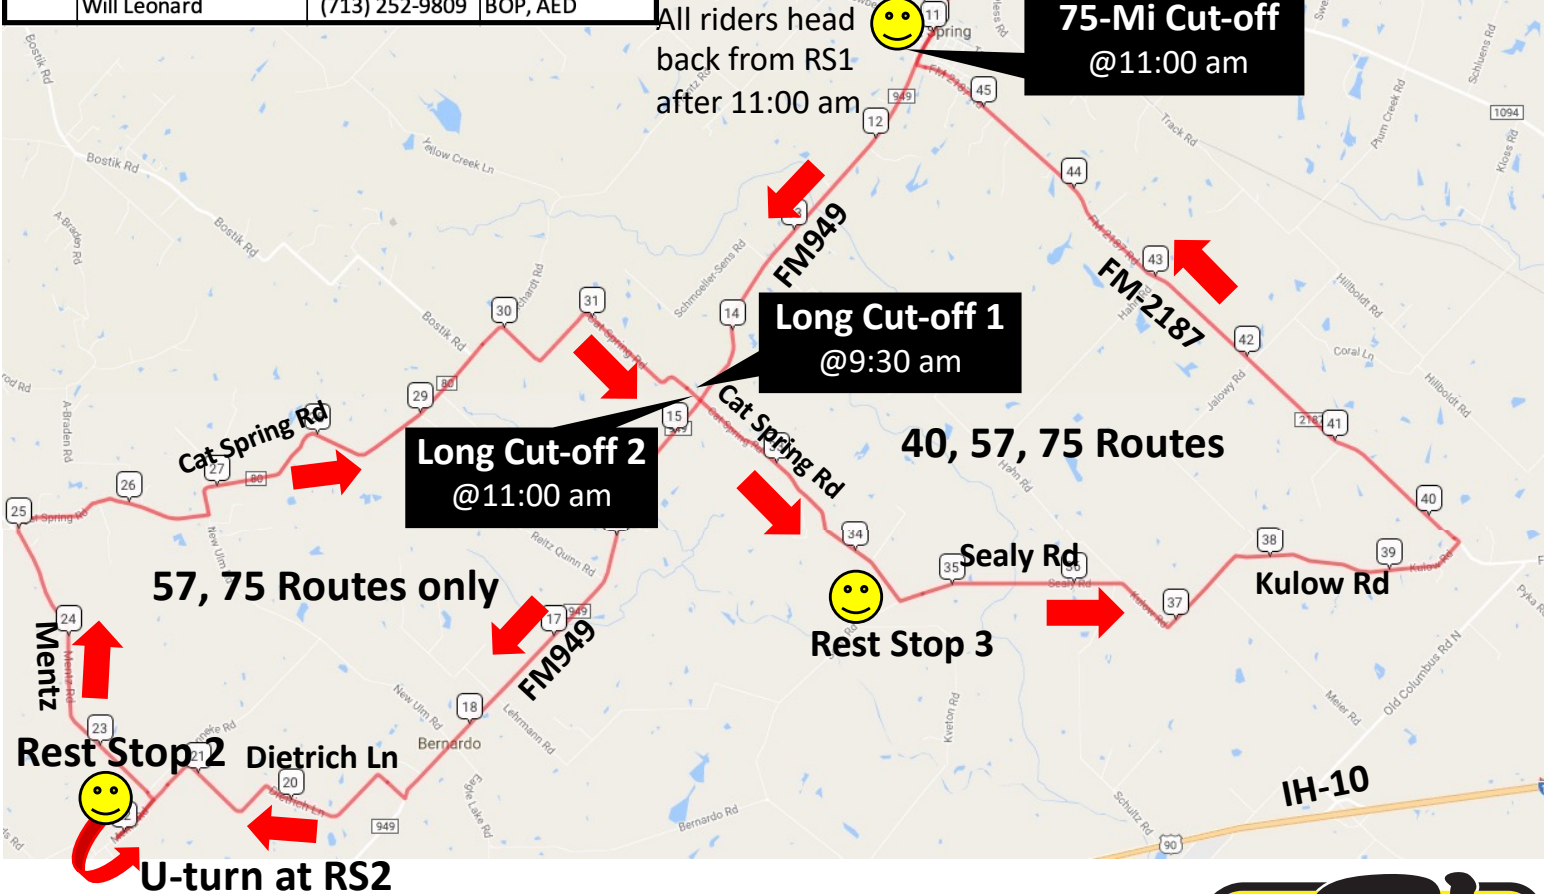

Route Mileages

Location:	Route:	22	40	57	75
RS1 – Stardust Emporium		11.1	11.1	11.1	11.1
RS2 – St Roch Church				22.0	22.0
RS3 – Sealy Rd @ Cat Spring Rd			17.1	34.6	34.6
RS4 – Stardust Emporium			28.5	46.0	46.0
RS5 – Sealy Rd @ Cat Spring Rd					52.1
RS6 – Stardust Emporium					63.5
Finish – Austin Co, Fairgrounds		22.2	39.6	57.0	74.6

Ride Contacts

Director	Cell	Notes
Sybren van der Pol	(713) 826-1603	
Kathryn van der Pol	(713) 516-4282	Call 1st
Bruce Cray	(832) 725-3419	
Will Leonard	(713) 252-9809	BOP, AED

Ride 5 - Bellville