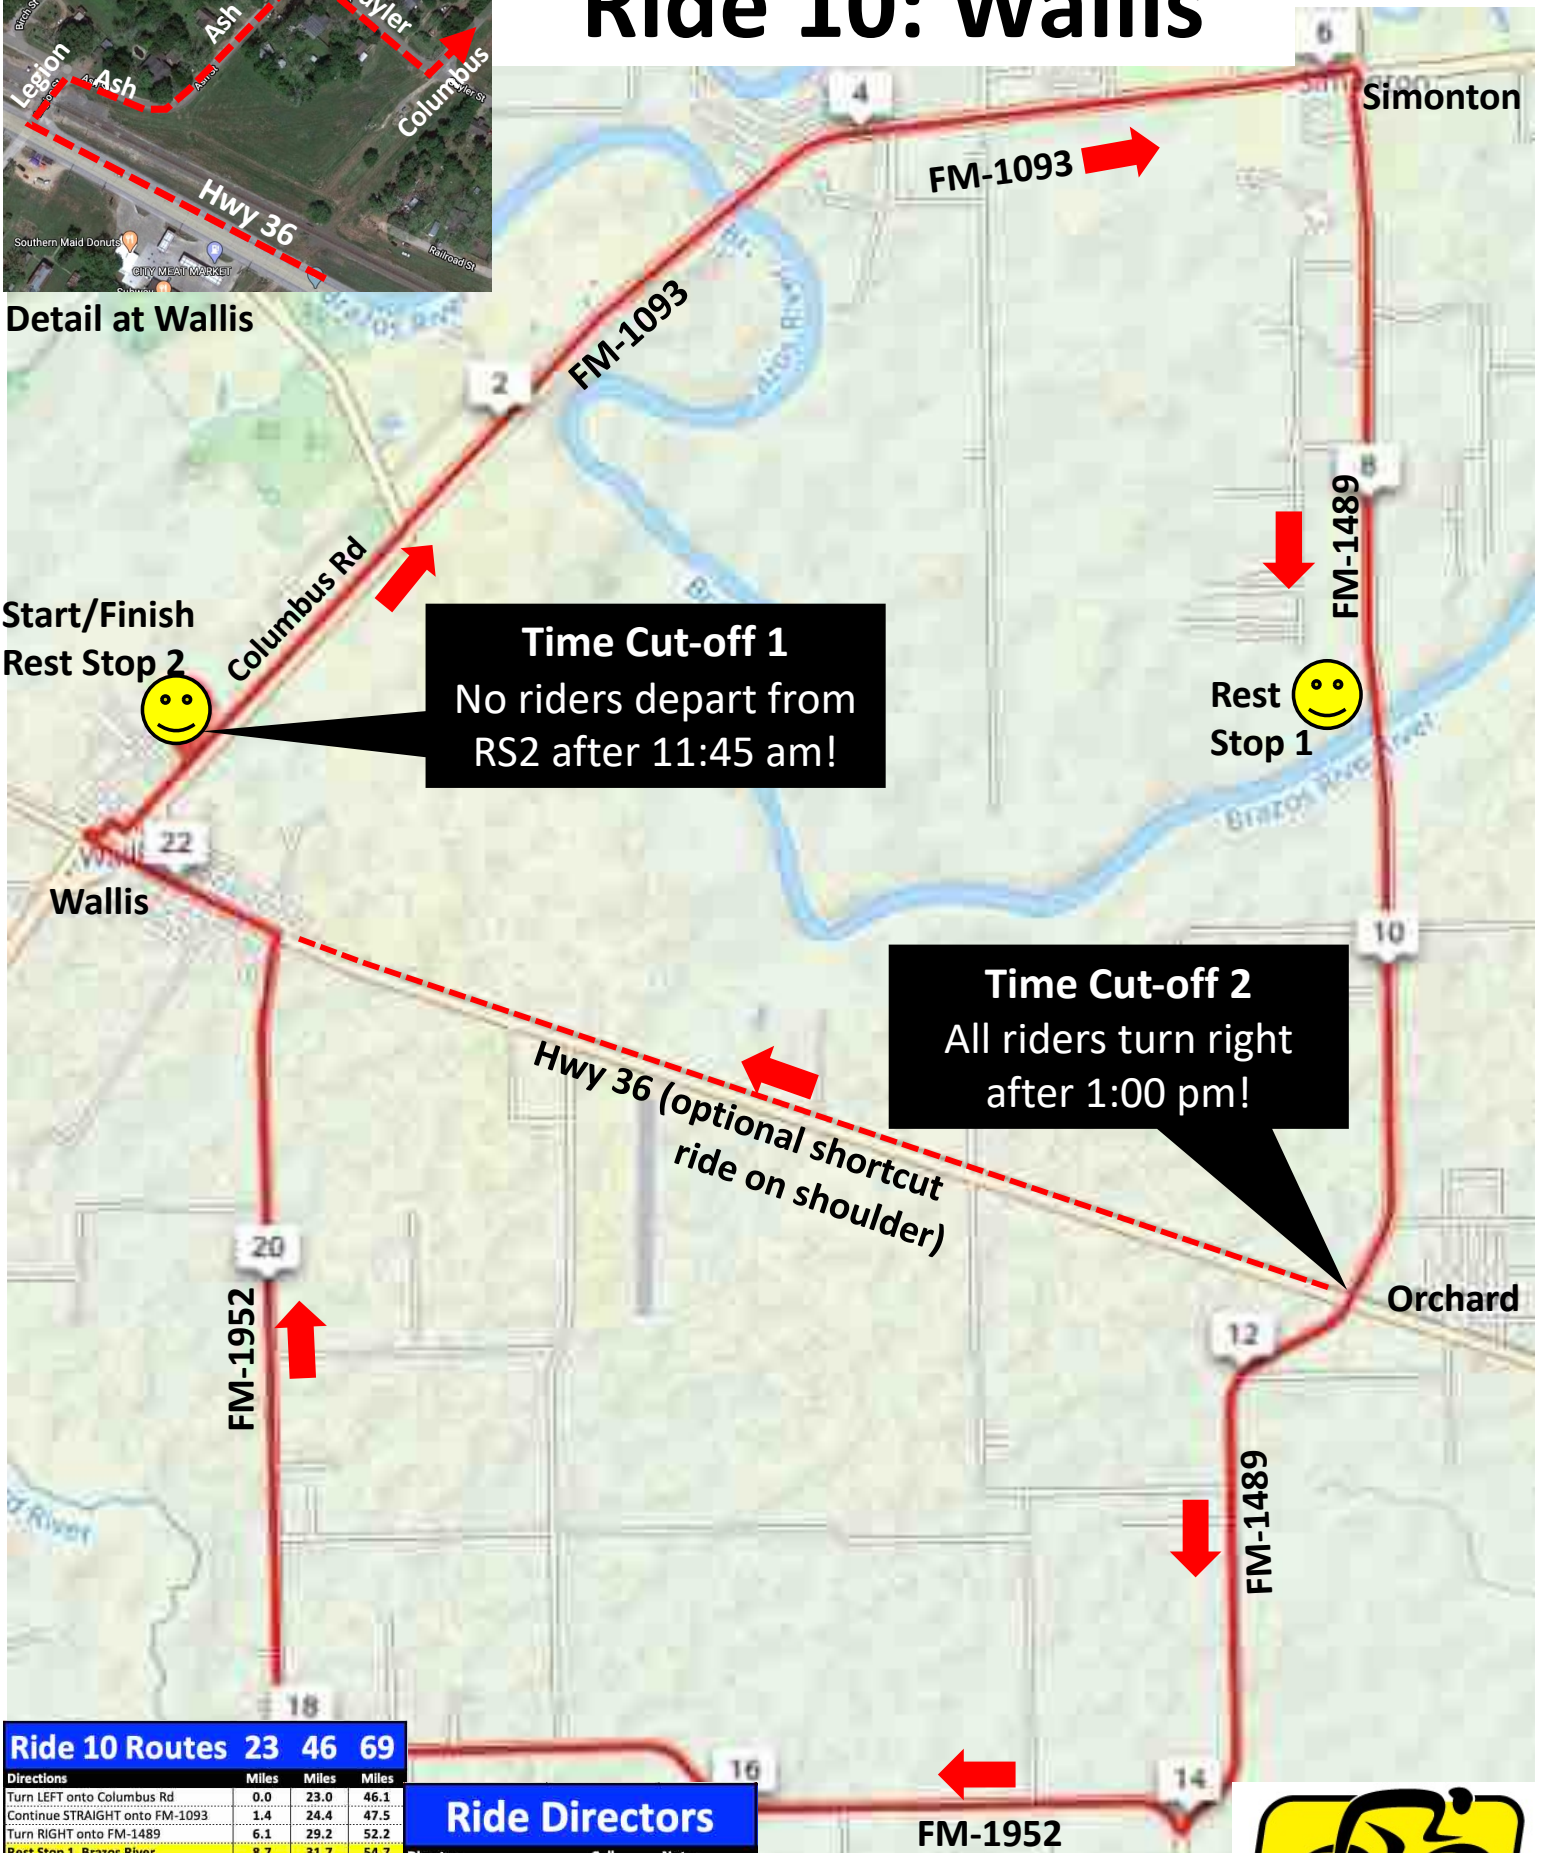

Ride 10: Wallis

Detail at Wallis

Ride 10 Routes 23 46 69			
Directions	Miles	Miles	Miles
Turn LEFT onto Columbus Rd	0.0	23.0	46.1
Continue STRAIGHT onto FM-1093	1.4	24.4	47.5
Turn RIGHT onto FM-1489	6.1	29.2	52.2
Rest Stop 1, Brazos River	8.7	31.7	54.7
Turn RIGHT onto FM-1952	14.1	37.0	60.1
Turn LEFT onto Hwy 36	21.5	44.5	67.6
Turn RIGHT onto Legion Street	22.4	45.5	68.5
Turn RIGHT onto Ash	22.5	45.5	68.5
Turn RIGHT onto Guyler	22.6	45.6	68.6
Turn LEFT onto Columbus Road	22.7	45.7	68.7
Rest Stop 2 - Columbus Hall - Finish	23.0	46.1	69.0

Ride Directors		
Director	Cell	Notes
Steve Moskowitz	(832) 236-7307	
Jan Cohen	(713) 817-4898	
Robbie Moskowitz	(832) 816-2401	
Marshall Cohen	(713) 202-3959	
AED - Start	(832) 816-2401	
AED - Route	(713) 252-9809	