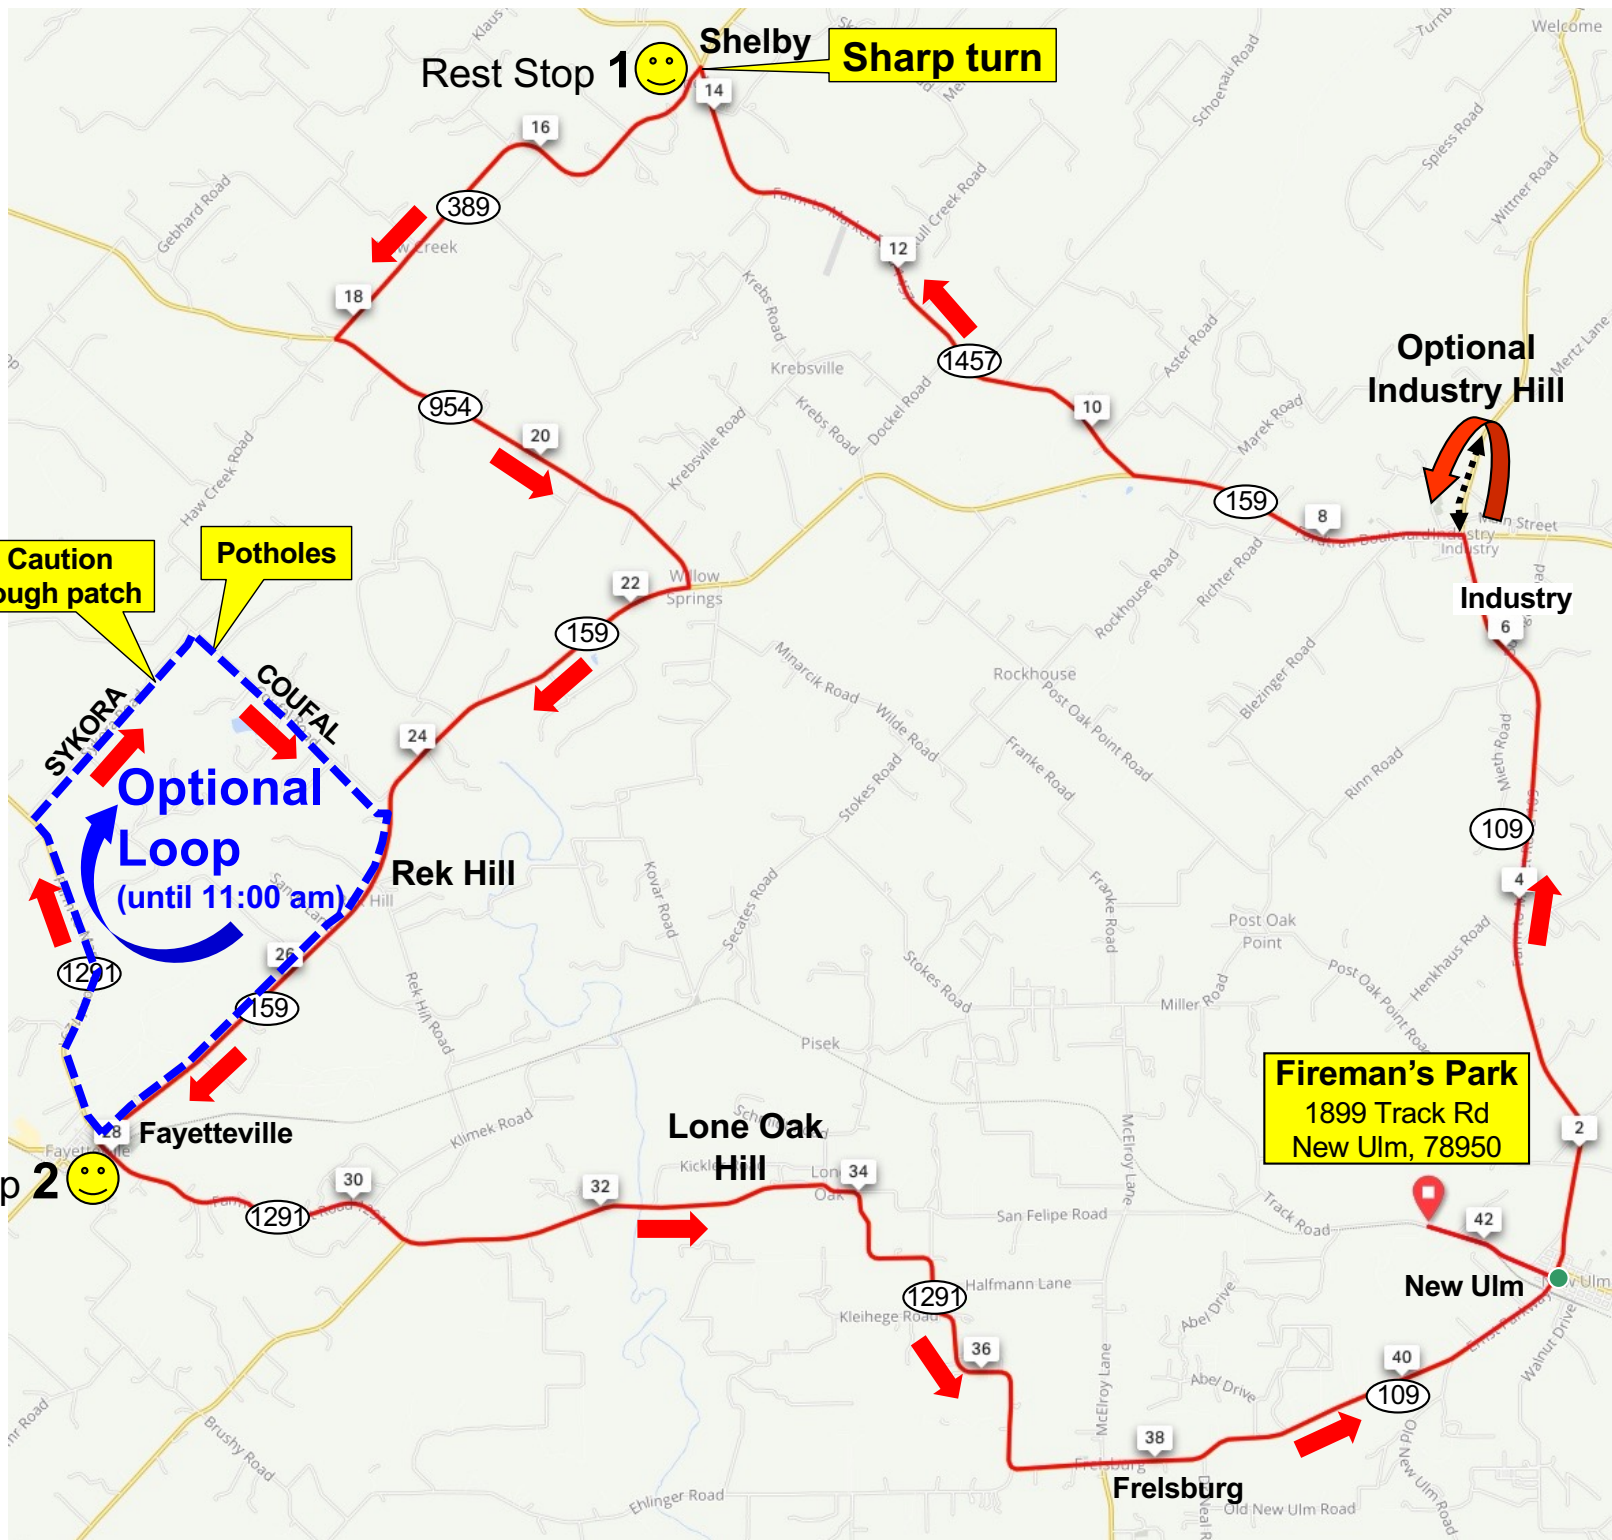

Training Ride 8: New Ulm

Training Ride 8: New Ulm

29 Miles		42 Miles		53 Miles		63 Miles		74 Miles	
Directions	Mileage	Directions	Mileage	Directions	Mileage	Directions	Mileage	Directions	Mileage
Start - Fireman's Park	0.0	Start - Fireman's Park	0.0	Start - Fireman's Park	0.0	Start - Fireman's Park	0.0	Start - Fireman's Park	0.0
Turn left onto FM-109	1.0	Turn left onto FM-109	1.0	Turn left onto FM-109	1.0	Turn left onto FM-109	1.0	Turn left onto FM-109	1.0
Turn left onto Hwy 159	6.9	Turn left onto Hwy 159	6.9	Turn left onto Hwy 159	6.9	Turn left onto Hwy 159	6.9	Turn left onto Hwy 159	6.9
Veer right onto FM-1457	9.5	Veer right onto FM-1457	9.5	Veer right onto FM-1457	9.5	Veer right onto FM-1457	9.5	Veer right onto FM-1457	9.5
Turn left onto FM-389	14.4	Turn left onto FM-389	14.4	Turn left onto FM-389	14.4	Turn left onto FM-389	14.4	Turn left onto FM-389	14.4
Rest Stop 1	14.5	Rest Stop 1	14.5	Rest Stop 1	14.5	Rest Stop 1	14.5	Rest Stop 1	14.5
Turn right onto FM-1457	14.7	Turn left onto FM-954	18.2	Turn left onto FM-954	18.2	Turn left onto FM-954	18.2	Turn left onto FM-954	18.2
Veer left onto Hwy 159	19.5	Turn right onto Hwy 159	21.5	Turn right onto Hwy 159	21.5	Turn right onto Hwy 159	21.5	Turn right onto Hwy 159	21.5
Turn right onto FM-109	22.1	Turn left onto FM-1291	27.9	Turn left onto FM-1291	27.9	Turn left onto FM-1291	27.9	Turn left onto FM-1291	27.9
Turn right onto Taylor	28.1	Rest Stop 2	28.0	Rest Stop 2	28.0	Rest Stop 2	28.0	Rest Stop 2	28.0
Finish - Fireman's Park	29.1	FM-1291 > FM-109 (Frelsburg)	37.5	U-turn back to Main St	28.0	U-turn back to Main St	28.0	U-turn back to Main St	28.0
		Turn left onto Taylor St	41.3	Turn right onto Main St	28.1	Turn right onto Main St	28.1	Turn right onto Main St	28.1
		Finish - Fireman's Park	42.3	Turn left onto Thompson St	28.2	Turn left onto Thompson St	28.2	Turn left onto Thompson St	28.2
				Turn right onto Sykora Rd	30.9	Turn right onto Sykora Rd	30.9	Turn right onto Sykora Rd	30.9
				Turn right onto Coufal Rd	32.8	Turn right onto Coufal Rd	32.8	Turn right onto Coufal Rd	32.8
				Turn right onto Hwy 159	34.9	Turn right onto Hwy 159	34.9	Turn right onto Hwy 159	34.9
				Turn left onto FM-1291	38.5	Turn left onto FM-1291	38.5	Turn left onto FM-1291	38.5
				Rest Stop 3	38.6	Rest Stop 3	38.6	Rest Stop 3	38.6
				FM-1291 > FM-109 (Frelsburg)	48.1	U-turn back to Main St	38.6	U-turn back to Main St	38.6
				Turn left onto Taylor St	51.9	Turn right onto Main St	38.7	Turn right onto Main St	38.7
				Finish - Fireman's Park	52.9	Turn left onto Thompson St	38.8	Turn left onto Thompson St	38.8
						Turn right onto Sykora Rd	41.5	Turn right onto Sykora Rd	41.5
						Turn right onto Coufal Rd	43.4	Turn right onto Coufal Rd	43.4
						Turn right onto Hwy 159	45.4	Turn right onto Hwy 159	45.4
						Turn left onto FM-1291	49.0	Turn left onto FM-1291	49.0
						Rest Stop 4	49.1	Rest Stop 4	49.1
						FM-1291 > FM-109 (Frelsburg)	58.7	U-turn back to Main St	49.1
						Turn left onto Taylor St	62.5	Turn right onto Main St	49.2
						Finish - Fireman's Park	63.5	Turn left onto Thompson St	49.3
								Turn right onto Sykora Rd	52.0
								Turn right onto Coufal Rd	53.9
								Turn right onto Hwy 159	56.0
								Turn left onto FM-1291	59.6
								Rest Stop 5	59.7
								FM-1291 > FM-109 (Frelsburg)	69.3
								Turn left onto Taylor St	73.1
								Finish - Fireman's Park	74.1