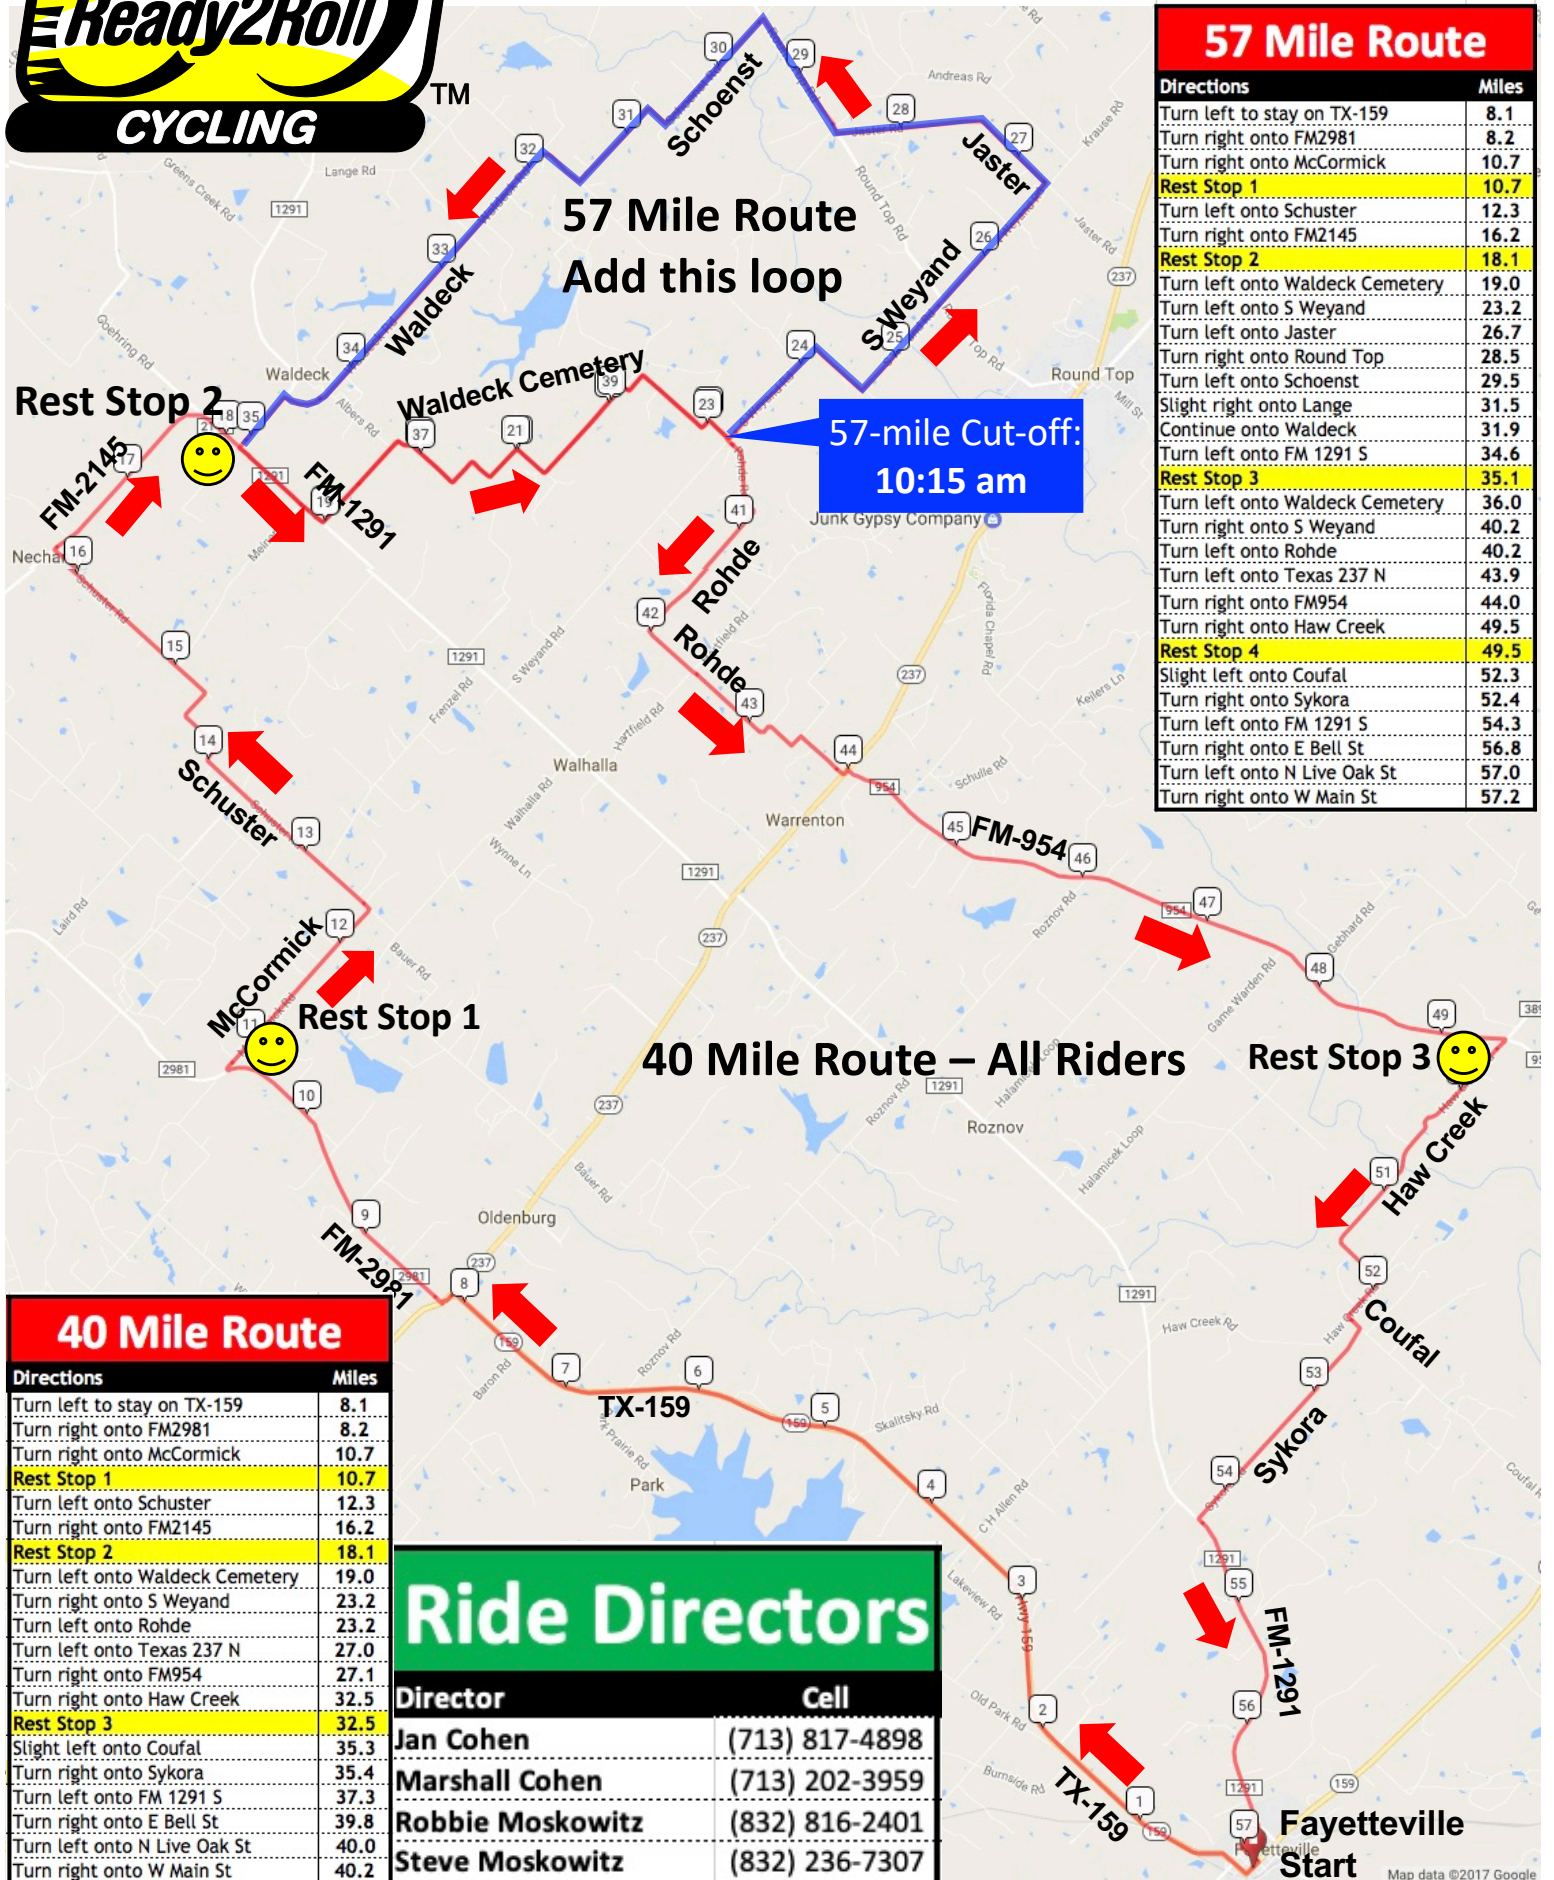

Ride 7 - Fayetteville

57 Mile Route	
Directions	Miles
Turn left to stay on TX-159	8.1
Turn right onto FM2981	8.2
Turn right onto McCormick	10.7
Rest Stop 1	10.7
Turn left onto Schuster	12.3
Turn right onto FM2145	16.2
Rest Stop 2	18.1
Turn left onto Waldeck Cemetery	19.0
Turn left onto S Weyand	23.2
Turn left onto Jaster	26.7
Turn right onto Round Top	28.5
Turn left onto Schoenst	29.5
Slight right onto Lange	31.5
Continue onto Waldeck	31.9
Turn left onto FM 1291 S	34.6
Rest Stop 3	35.1
Turn left onto Waldeck Cemetery	36.0
Turn right onto S Weyand	40.2
Turn left onto Rohde	40.2
Turn left onto Texas 237 N	43.9
Turn right onto FM954	44.0
Turn right onto Haw Creek	49.5
Rest Stop 4	49.5
Slight left onto Coufal	52.3
Turn right onto Sykora	52.4
Turn left onto FM 1291 S	54.3
Turn right onto E Bell St	56.8
Turn left onto N Live Oak St	57.0
Turn right onto W Main St	57.2

40 Mile Route	
Directions	Miles
Turn left to stay on TX-159	8.1
Turn right onto FM2981	8.2
Turn right onto McCormick	10.7
Rest Stop 1	10.7
Turn left onto Schuster	12.3
Turn right onto FM2145	16.2
Rest Stop 2	18.1
Turn left onto Waldeck Cemetery	19.0
Turn right onto S Weyand	23.2
Turn left onto Rohde	23.2
Turn left onto Texas 237 N	27.0
Turn right onto FM954	27.1
Turn right onto Haw Creek	32.5
Rest Stop 3	32.5
Slight left onto Coufal	35.3
Turn right onto Sykora	35.4
Turn left onto FM 1291 S	37.3
Turn right onto E Bell St	39.8
Turn left onto N Live Oak St	40.0
Turn right onto W Main St	40.2

Ride Directors	
Director	Cell
Jan Cohen	(713) 817-4898
Marshall Cohen	(713) 202-3959
Robbie Moskowitz	(832) 816-2401
Steve Moskowitz	(832) 236-7307

Map data ©2017 Google