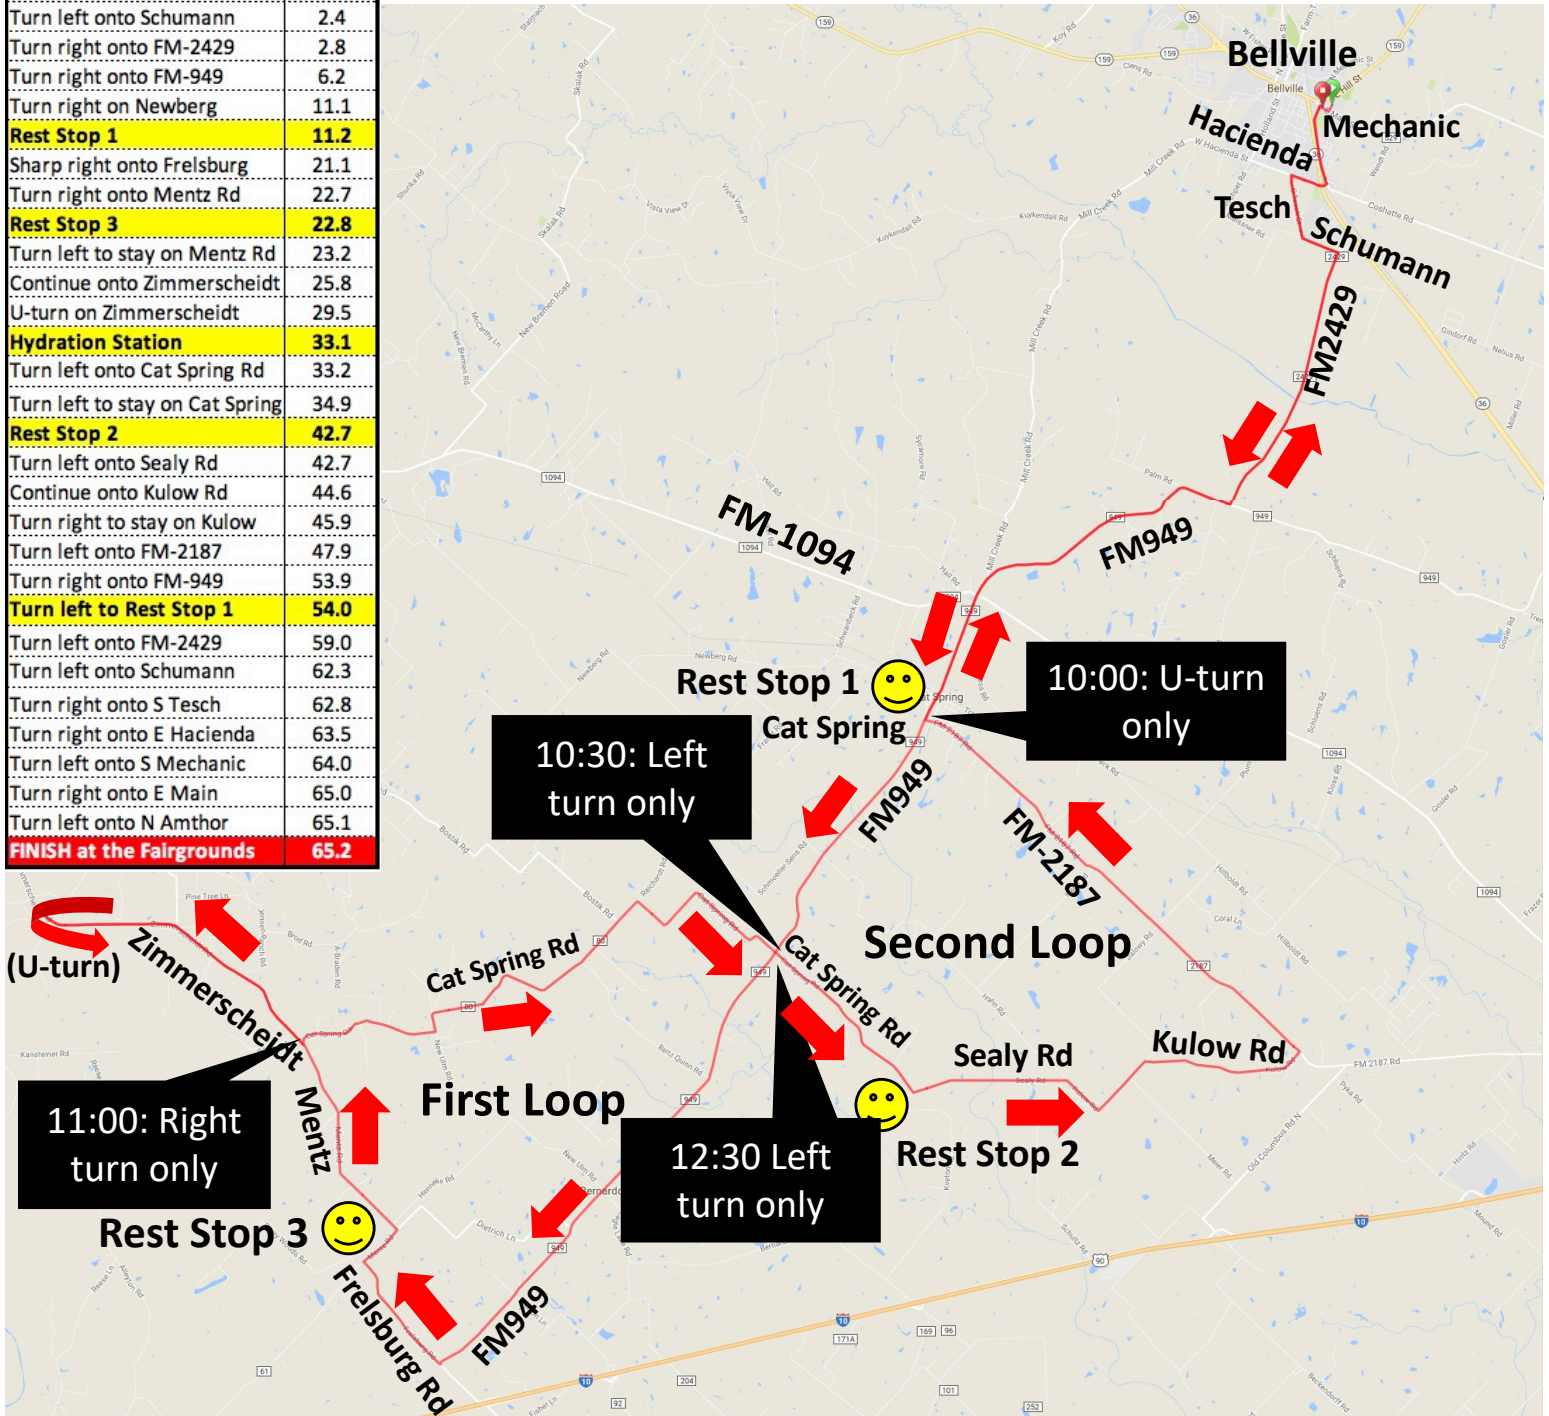

65-Mile Route

Directions	Mileage
Turn left onto Amthor	0
Turn right onto E Main	0.1
Turn left onto S Mechanic	0.2
Turn right onto E Hacienda	1.2
Turn left onto S Tesch	1.6
Turn left onto Schumann	2.4
Turn right onto FM-2429	2.8
Turn right onto FM-949	6.2
Turn right on Newberg	11.1
Rest Stop 1	11.2
Sharp right onto Frelsburg	21.1
Turn right onto Mentz Rd	22.7
Rest Stop 3	22.8
Turn left to stay on Mentz Rd	23.2
Continue onto Zimmerscheidt	25.8
U-turn on Zimmerscheidt	29.5
Hydration Station	33.1
Turn left onto Cat Spring Rd	33.2
Turn left to stay on Cat Spring	34.9
Rest Stop 2	42.7
Turn left onto Sealy Rd	42.7
Continue onto Kulow Rd	44.6
Turn right to stay on Kulow	45.9
Turn left onto FM-2187	47.9
Turn right onto FM-949	53.9
Turn left to Rest Stop 1	54.0
Turn left onto FM-2429	59.0
Turn left onto Schumann	62.3
Turn right onto S Tesch	62.8
Turn right onto E Hacienda	63.5
Turn left onto S Mechanic	64.0
Turn right onto E Main	65.0
Turn left onto N Amthor	65.1
FINISH at the Fairgrounds	65.2

65-Mile Route