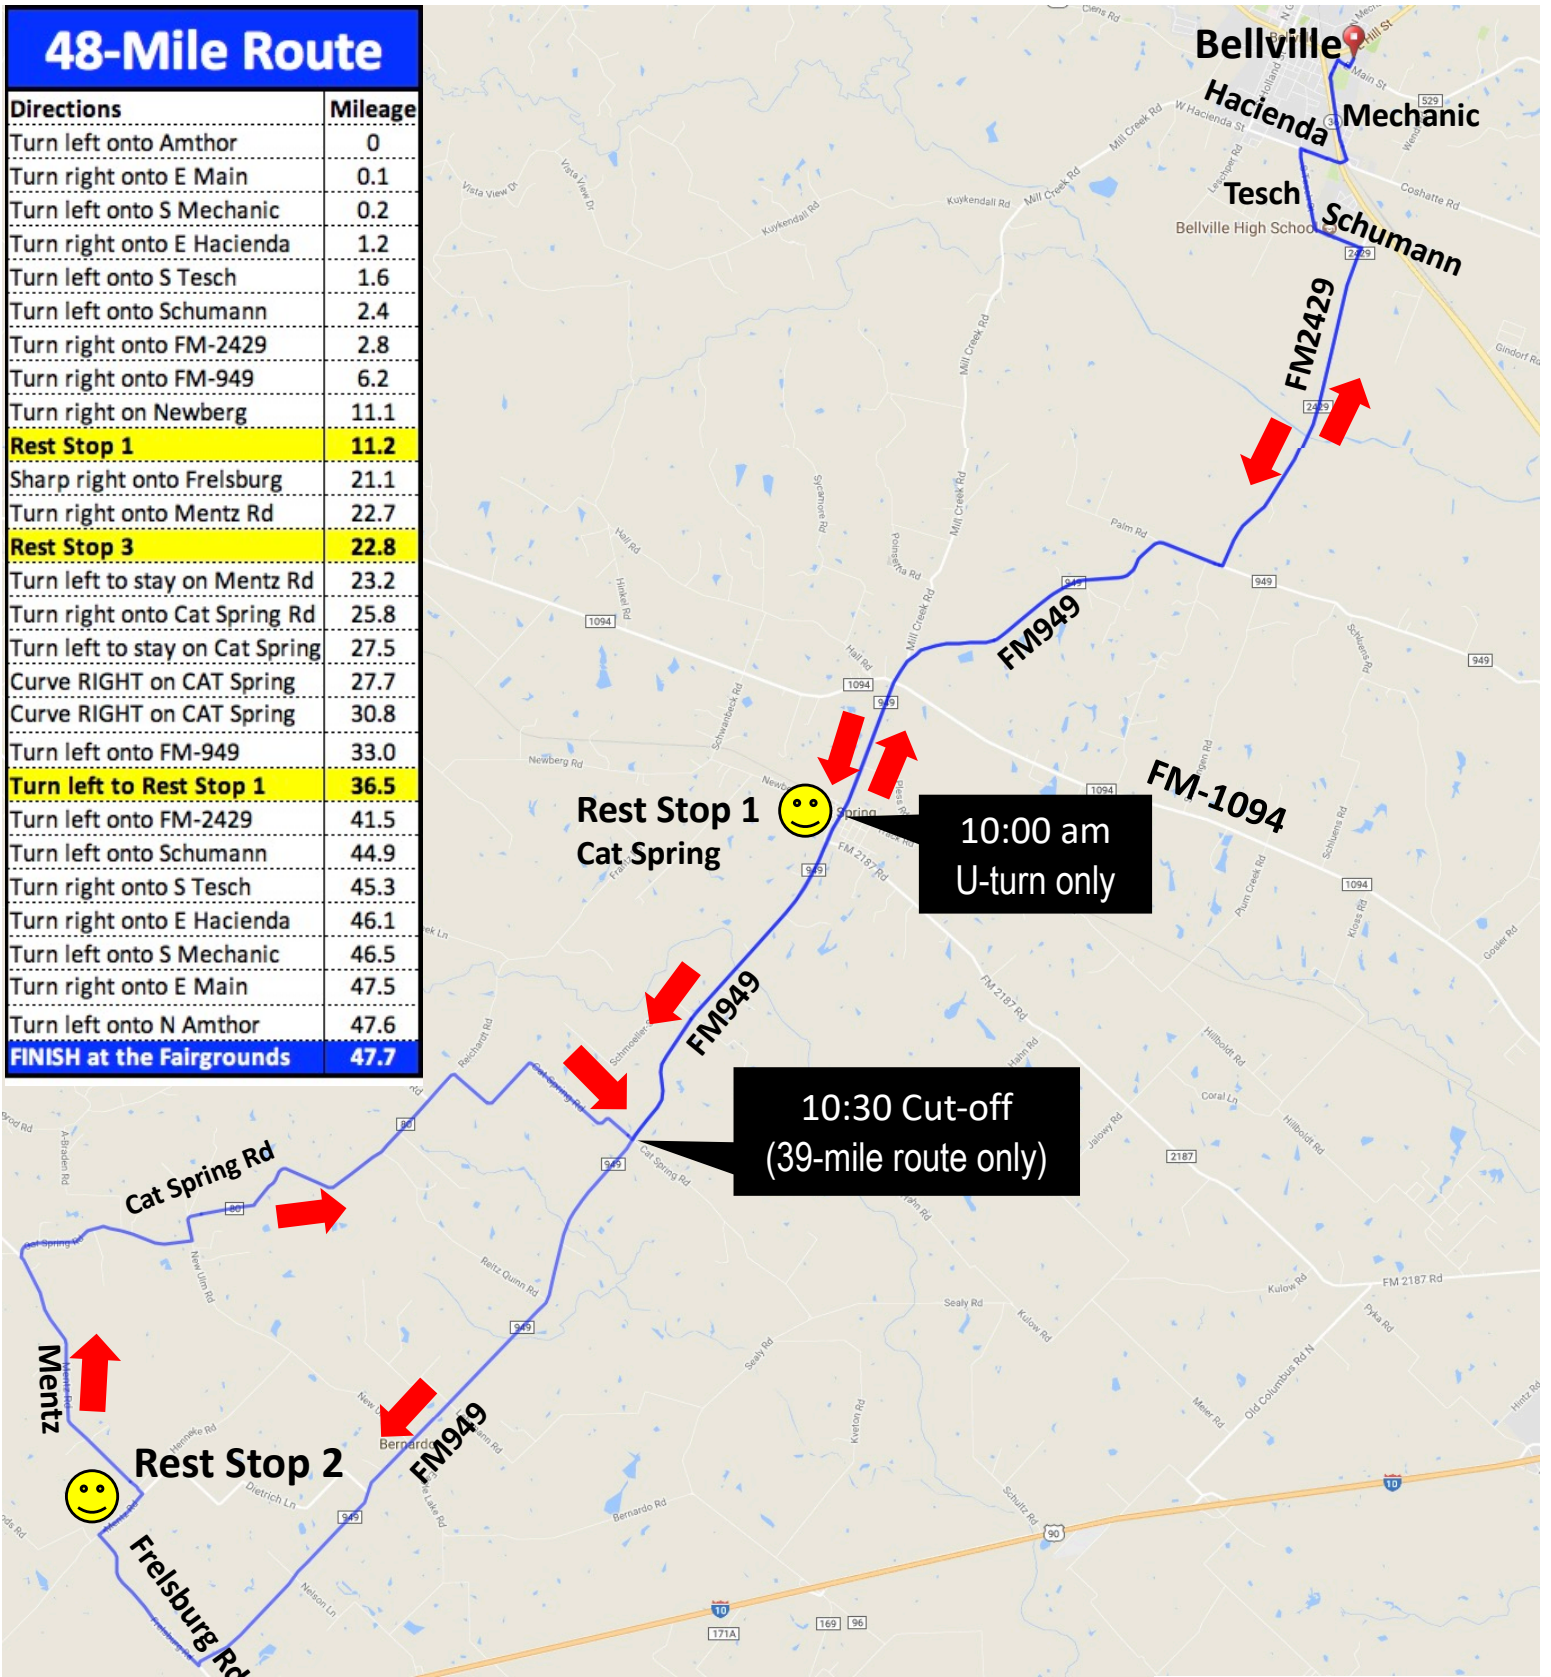

# 48-Mile Route

Directions	Mileage
Turn left onto Amthor	0
Turn right onto E Main	0.1
Turn left onto S Mechanic	0.2
Turn right onto E Hacienda	1.2
Turn left onto S Tesch	1.6
Turn left onto Schumann	2.4
Turn right onto FM-2429	2.8
Turn right onto FM-949	6.2
Turn right on Newberg	11.1
<b>Rest Stop 1</b>	<b>11.2</b>
Sharp right onto Frelsburg	21.1
Turn right onto Mentz Rd	22.7
<b>Rest Stop 3</b>	<b>22.8</b>
Turn left to stay on Mentz Rd	23.2
Turn right onto Cat Spring Rd	25.8
Turn left to stay on Cat Spring	27.5
Curve RIGHT on CAT Spring	27.7
Curve RIGHT on CAT Spring	30.8
Turn left onto FM-949	33.0
<b>Turn left to Rest Stop 1</b>	<b>36.5</b>
Turn left onto FM-2429	41.5
Turn left onto Schumann	44.9
Turn right onto S Tesch	45.3
Turn right onto E Hacienda	46.1
Turn left onto S Mechanic	46.5
Turn right onto E Main	47.5
Turn left onto N Amthor	47.6
<b>FINISH at the Fairgrounds</b>	<b>47.7</b>

# 48-Mile Route