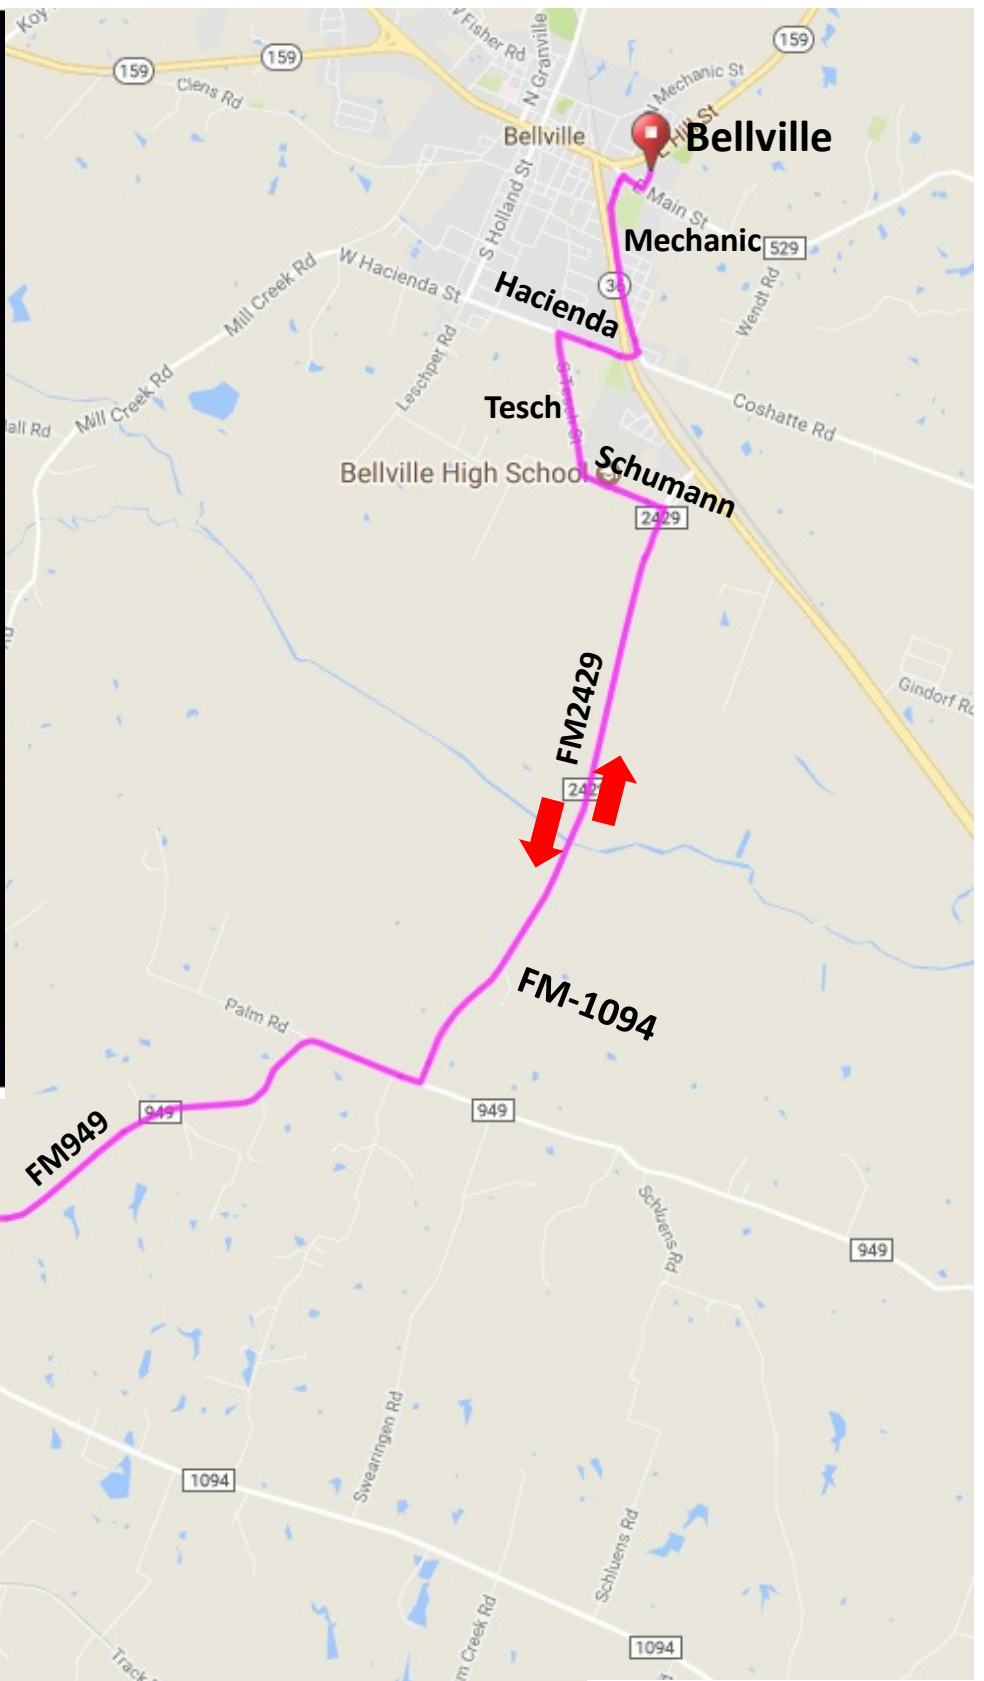

# 22-Mile Route

Directions	Mileage
Turn left onto Amthor	0
Turn right onto E Main	0.1
Turn left onto S Mechanic	0.2
Turn right onto E Hacienda	1.2
Turn left onto S Tesch	1.6
Turn left onto Schumann	2.4
Turn right onto FM-2429	2.9
Turn right onto FM-949	6.2
Turn right on Newberg	11.1
<b>Rest Stop 1</b>	<b>11.2</b>
Turn left onto FM-2429	16.2
Turn left onto Schumann	19.5
Turn right onto S Tesch	20
Turn right onto E Hacienda	20.7
Turn left onto S Mechanic	21.2
Turn right onto E Main	22.1
Turn left onto N Amthor	22.3
<b>FINISH at the Fairgrounds</b>	<b>22.4</b>

Rest Stop 1  
Cat Spring

Return to start  
after Rest Stop

# 22-Mile Route