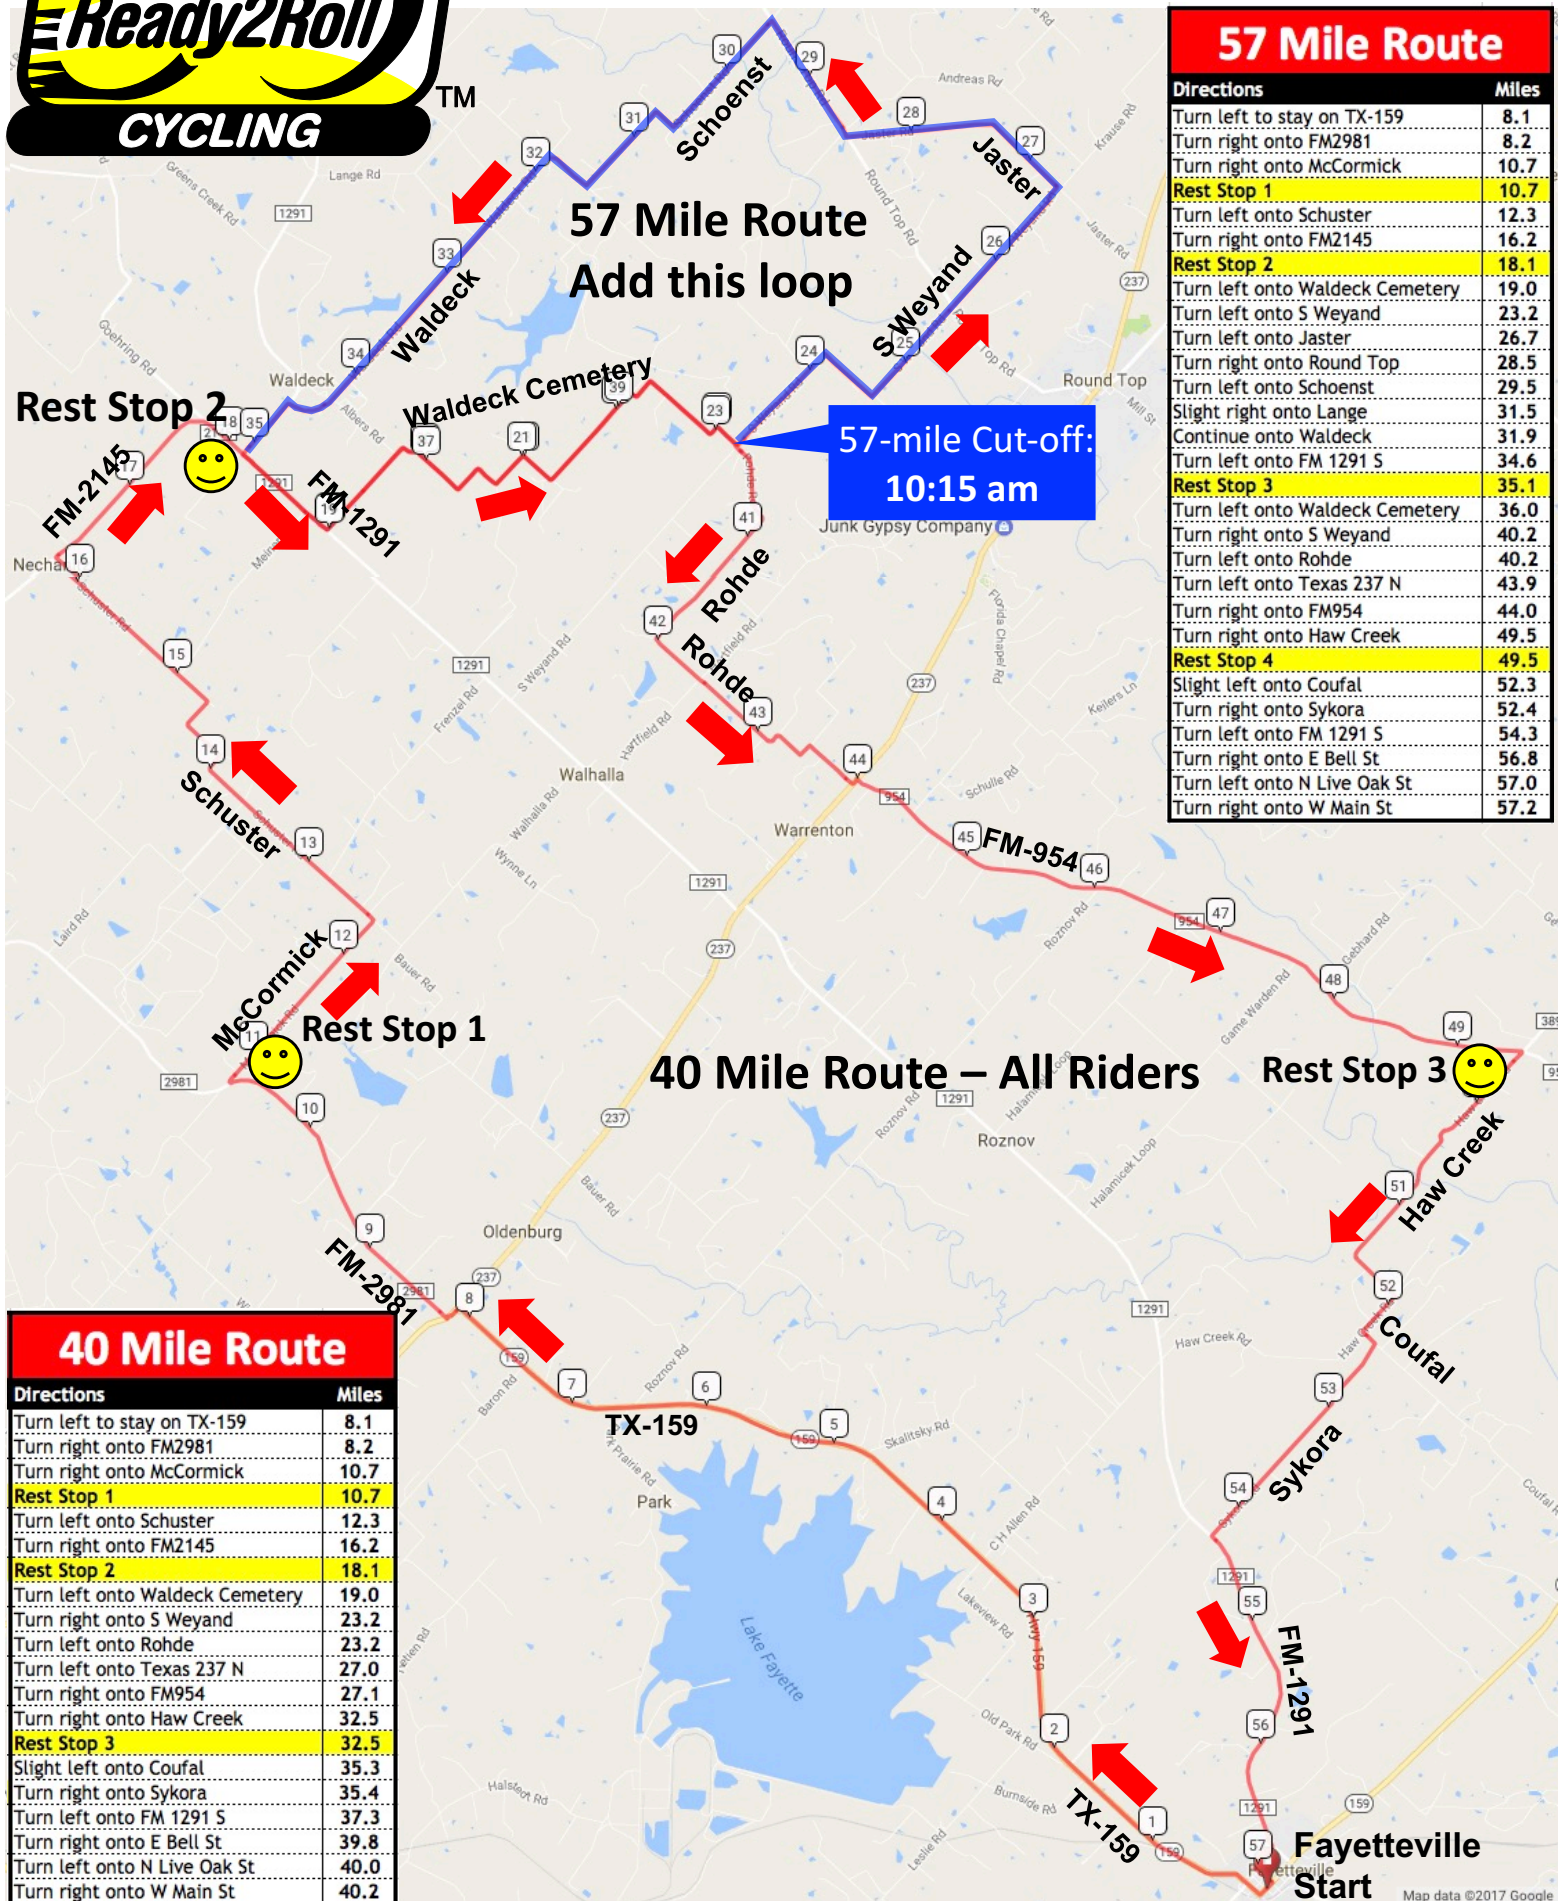

Ride 6 - Fayetteville

57 Mile Route	
Directions	Miles
Turn left to stay on TX-159	8.1
Turn right onto FM2981	8.2
Turn right onto McCormick	10.7
Rest Stop 1	10.7
Turn left onto Schuster	12.3
Turn right onto FM2145	16.2
Rest Stop 2	18.1
Turn left onto Waldeck Cemetery	19.0
Turn left onto S Weyand	23.2
Turn left onto Jaster	26.7
Turn right onto Round Top	28.5
Turn left onto Schoenst	29.5
Slight right onto Lange	31.5
Continue onto Waldeck	31.9
Turn left onto FM 1291 S	34.6
Rest Stop 3	35.1
Turn left onto Waldeck Cemetery	36.0
Turn right onto S Weyand	40.2
Turn left onto Rohde	40.2
Turn left onto Texas 237 N	43.9
Turn right onto FM954	44.0
Turn right onto Haw Creek	49.5
Rest Stop 4	49.5
Slight left onto Coufal	52.3
Turn right onto Sykora	52.4
Turn left onto FM 1291 S	54.3
Turn right onto E Bell St	56.8
Turn left onto N Live Oak St	57.0
Turn right onto W Main St	57.2

40 Mile Route	
Directions	Miles
Turn left to stay on TX-159	8.1
Turn right onto FM2981	8.2
Turn right onto McCormick	10.7
Rest Stop 1	10.7
Turn left onto Schuster	12.3
Turn right onto FM2145	16.2
Rest Stop 2	18.1
Turn left onto Waldeck Cemetery	19.0
Turn right onto S Weyand	23.2
Turn left onto Rohde	23.2
Turn left onto Texas 237 N	27.0
Turn right onto FM954	27.1
Turn right onto Haw Creek	32.5
Rest Stop 3	32.5
Slight left onto Coufal	35.3
Turn right onto Sykora	35.4
Turn left onto FM 1291 S	37.3
Turn right onto E Bell St	39.8
Turn left onto N Live Oak St	40.0
Turn right onto W Main St	40.2

Map data ©2017 Google